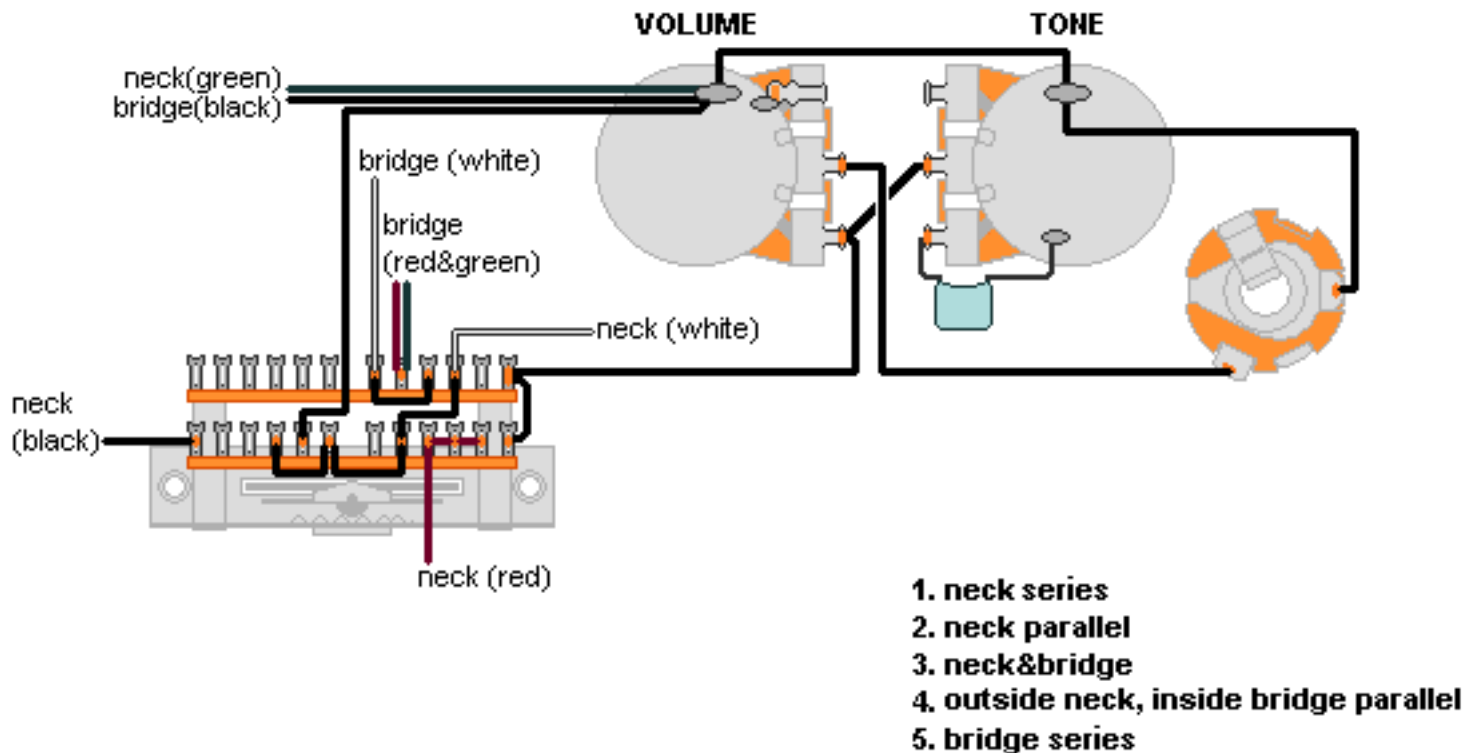

DiMarzio, Inc.

1388 Richmond Terrace, PO Box 100387, Staten Island, NY 10310, Tel(718)981-9286, Fax(718)720-5296

2 HUM, EP1112 WIRING

Install neck pickup with cable exit away from controls. Install bridge pickup with cable exit towards controls

All other pickup wires not shown or mentioned go to ground.

Note: Tailpiece should be connected to common ground.

All grounds \perp must be connected.

Copyright (C) 2010 DiMarzio, Inc. All rights reserved