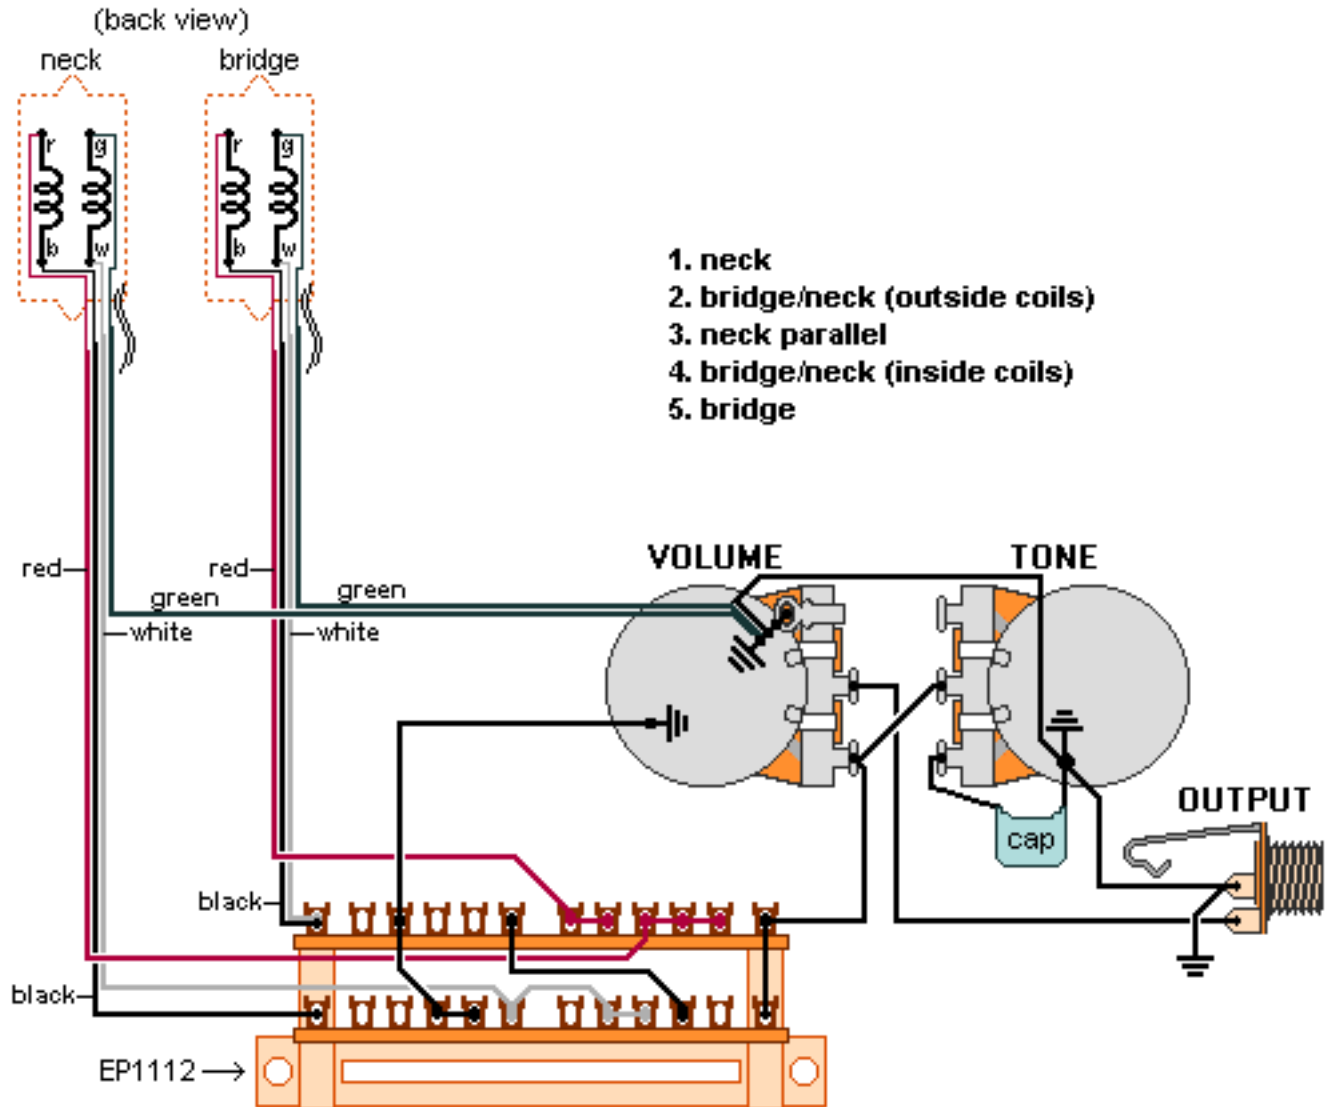

DiMarzio, Inc.

1388 Richmond Terrace, PO Box 100387, Staten Island, NY 10310, Tel(718)981-9286, Fax(718)720-5296

2 HUM, EP1112 WIRING

**Note: Tailpiece should be connected to common ground.
All grounds \perp must be connected.**