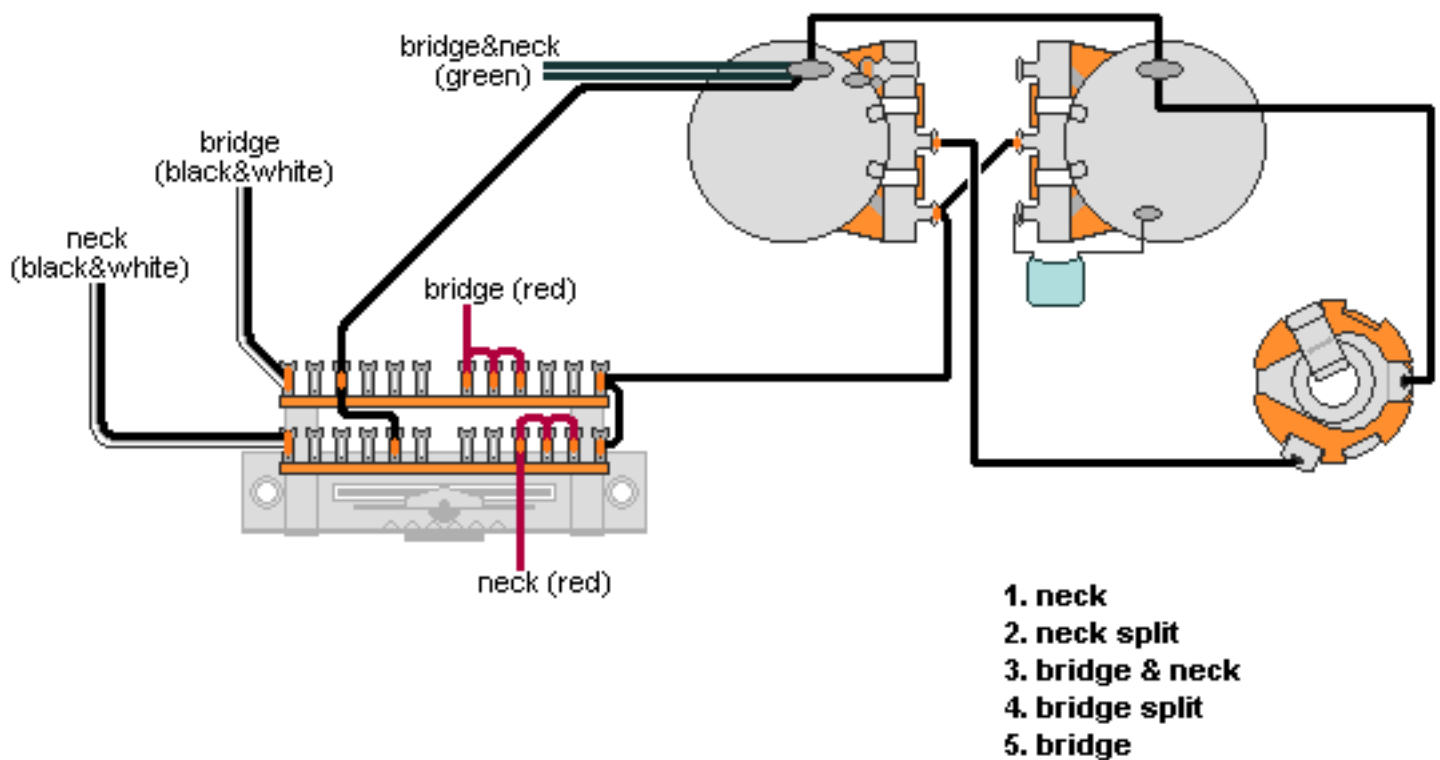

DiMarzio, Inc.

1388 Richmond Terrace, PO Box 100387, Staten Island, NY 10310, Tel(718)981-9286, Fax(718)720-5296

2 HUM, EP1112 WIRING

**Note: Tailpiece should be connected to common ground.
All grounds \perp must be connected.**