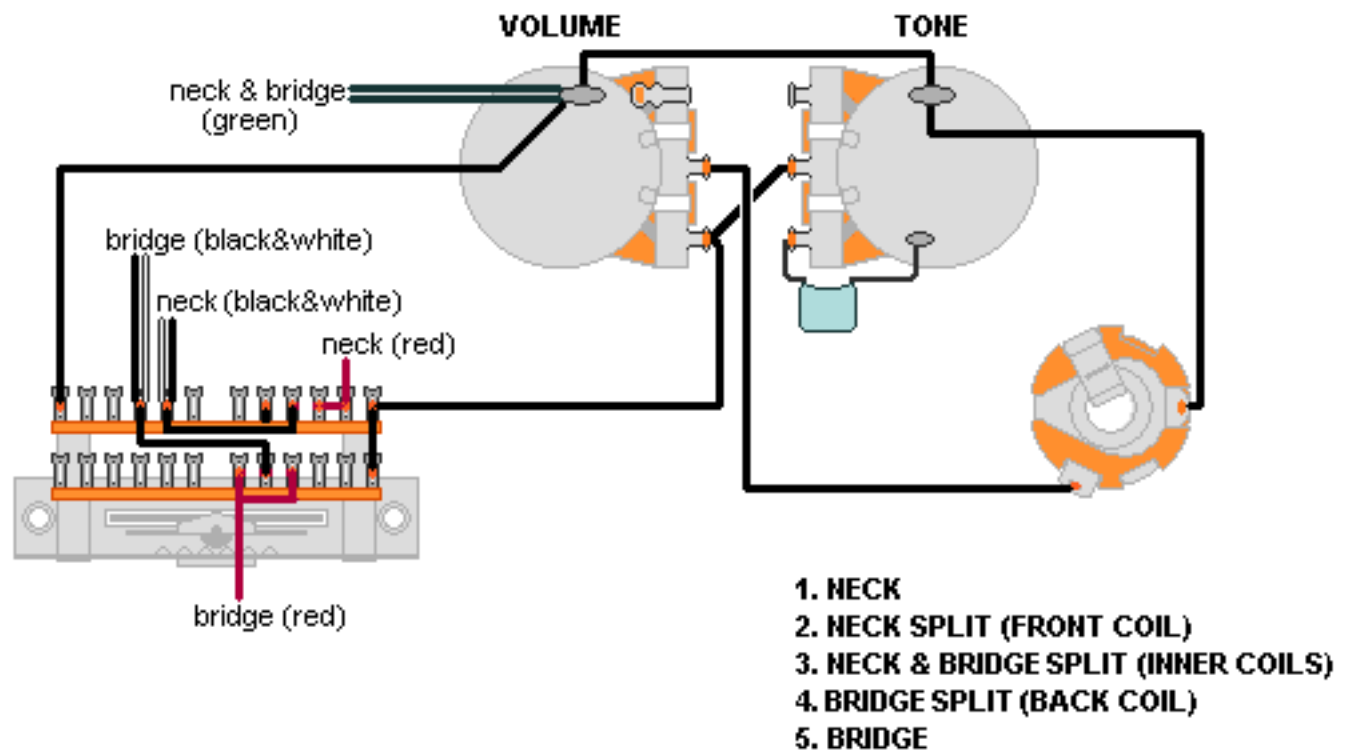

DiMarzio, Inc.

1388 Richmond Terrace, PO Box 100387, Staten Island, NY 10310, Tel(718)981-9286, Fax(718)720-5296

2 HUM., 1 VOL., 1 TONE, EP1112 WIRING

(Both pickups should be placed in the same direction...cables towards the controls.)

**Note: Tailpiece should be connected to common ground.
All grounds \perp must be connected.**

Copyright (C) 2003 DiMarzio, Inc. All rights reserved