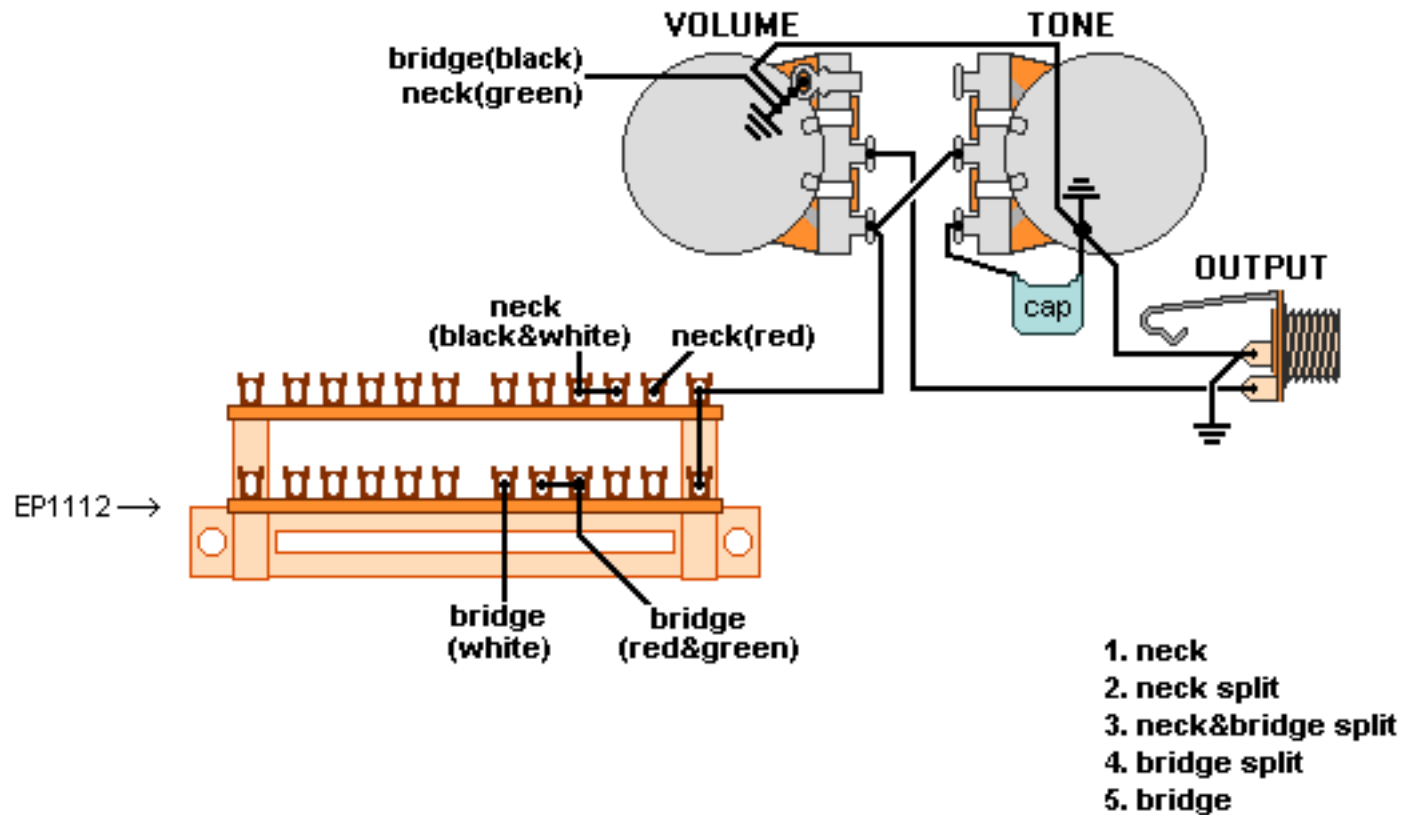

DiMarzio, Inc.

1388 Richmond Terrace, PO Box 100387, Staten Island, NY 10310, Tel(718)981-9286, Fax(718)720-5296

2 HUM, 1 VOL., 1 TONE, 5-WAY MULTIPOLE

Install both pickups with cables towards controls

**Note: Tailpiece should be connected to common ground.
All grounds \perp must be connected.**