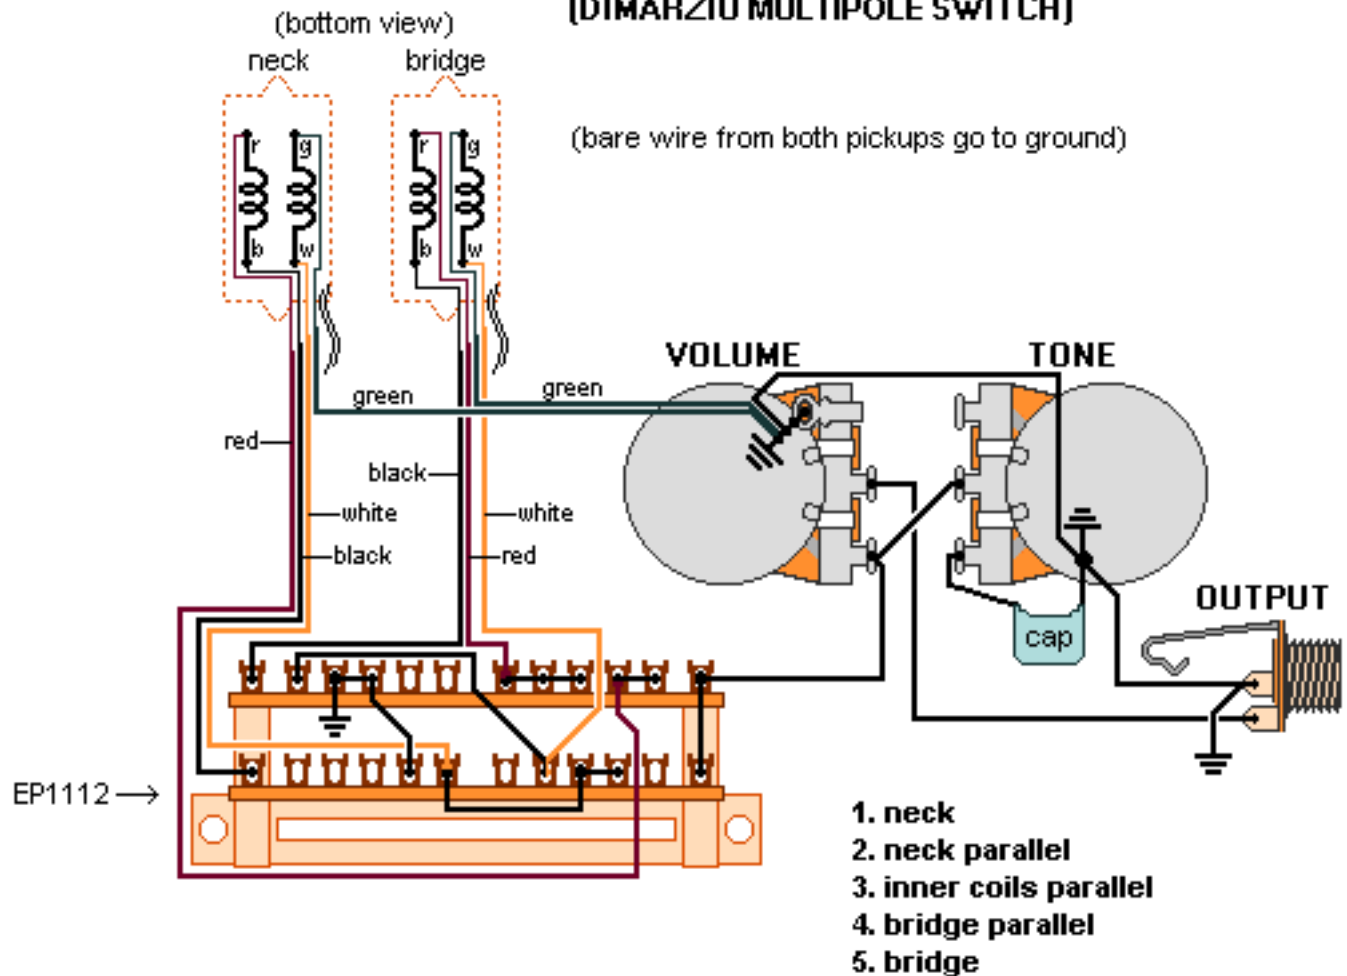

DiMarzio, Inc.

1388 Richmond Terrace, PO Box 100387, Staten Island, NY 10310, Tel(718)981-9286, Fax(718)720-5296

2 HUM, 1 VOL., 1 TONE (DIMARZIO MULTIPOLE SWITCH)

Both pickups should be installed with cable exiting towards controls.

**Note: Tailpiece should be connected to common ground.
All grounds \perp must be connected.**

Copyright (C) 2003 DiMarzio, Inc. All rights reserved