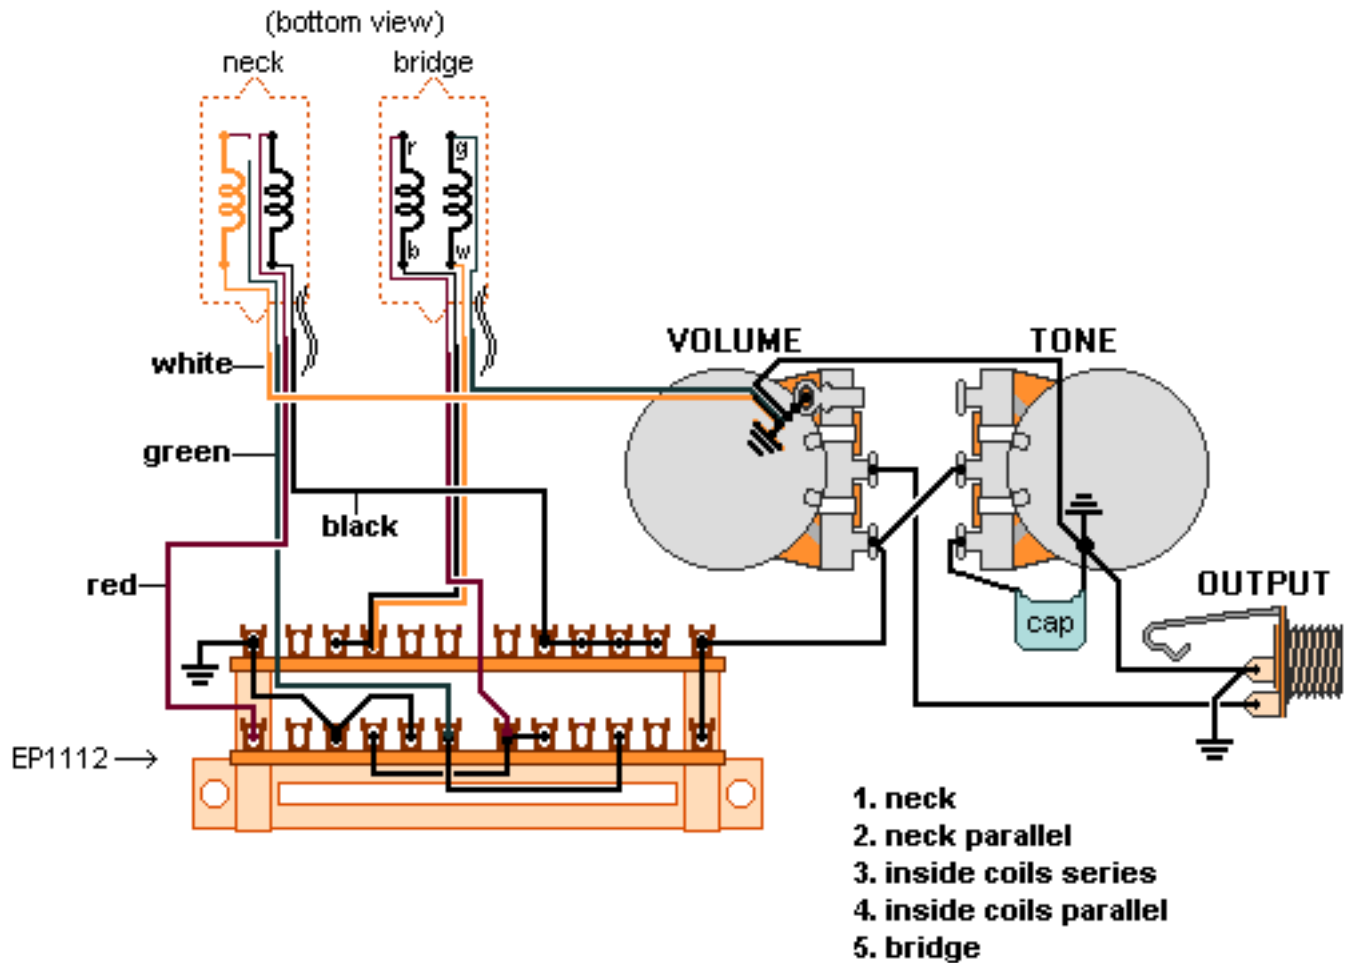

DiMarzio, Inc.

1388 Richmond Terrace, PO Box 100387, Staten Island, NY 10310, Tel(718)981-9286, Fax(718)720-5296

2 HUM, 1 VOL., 1 TONE (DIMARZIO MULTIPOLE SWITCH)

NECK PICKUP REVERSE POLARITY

Ground green&bare wire from bridge pickup, and black&bare wire from neck pickup.

Install neck pickup with cable exiting away from controls

Install bridge pickup with cable exiting towards controls

Note: Tailpiece should be connected to common ground.

All grounds \perp must be connected.