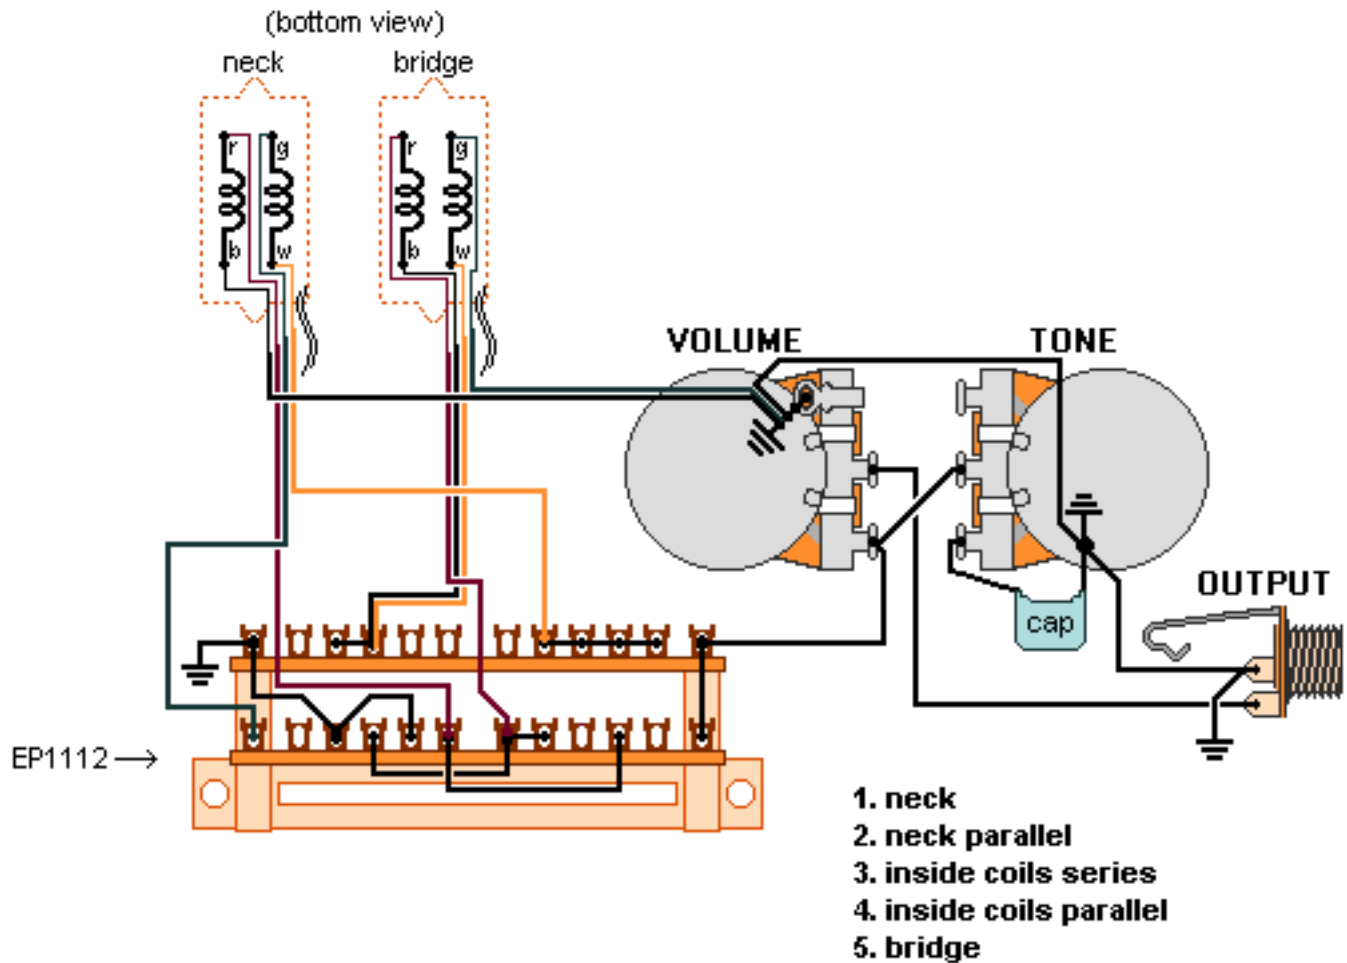

DiMarzio, Inc.

1388 Richmond Terrace, PO Box 100387, Staten Island, NY 10310, Tel(718)981-9286, Fax(718)720-5296

2 HUM, 1 VOL., 1 TONE (DIMARZIO MULTIPOLE SWITCH)

**Ground green&bare wire from bridge pickup, and black&bare wire from neck pickup.
Install both pickups with cables exiting towards the control compartment.**

**Note: Tailpiece should be connected to common ground.
All grounds \perp must be connected.**

Copyright (C) 2003 DiMarzio, Inc. All rights reserved