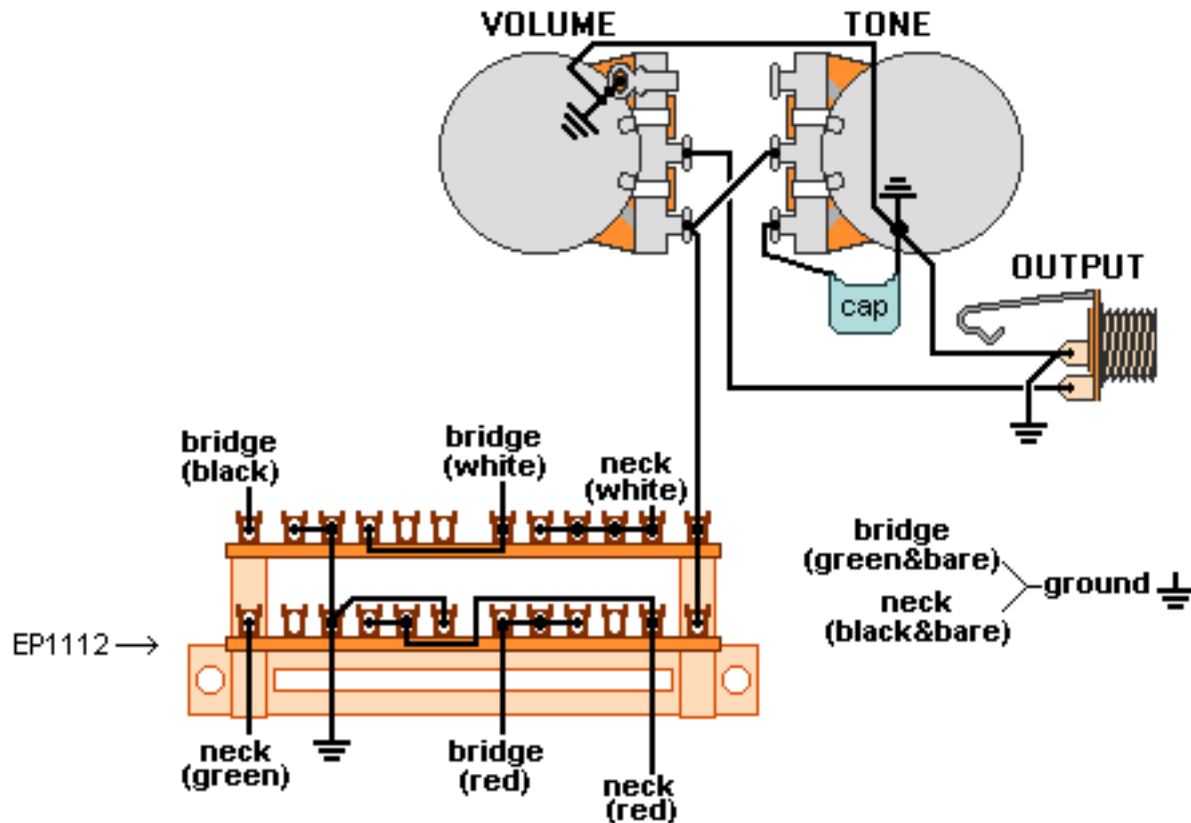

DiMarzio, Inc.

1388 Richmond Terrace, PO Box 100387, Staten Island, NY 10310, Tel(718)981-9286, Fax(718)720-5296

2 humbucker, 5-way, master volume, master tone

Both pickups should be installed with cable exits towards the controls

1. neck parallel
2. neck series
3. neck&bridge
4. inside coils parallel
5. bridge parallel

Note: Tailpiece should be connected to common ground.
All grounds \perp must be connected.

Copyright (C) 2003 DiMarzio, Inc. All rights reserved