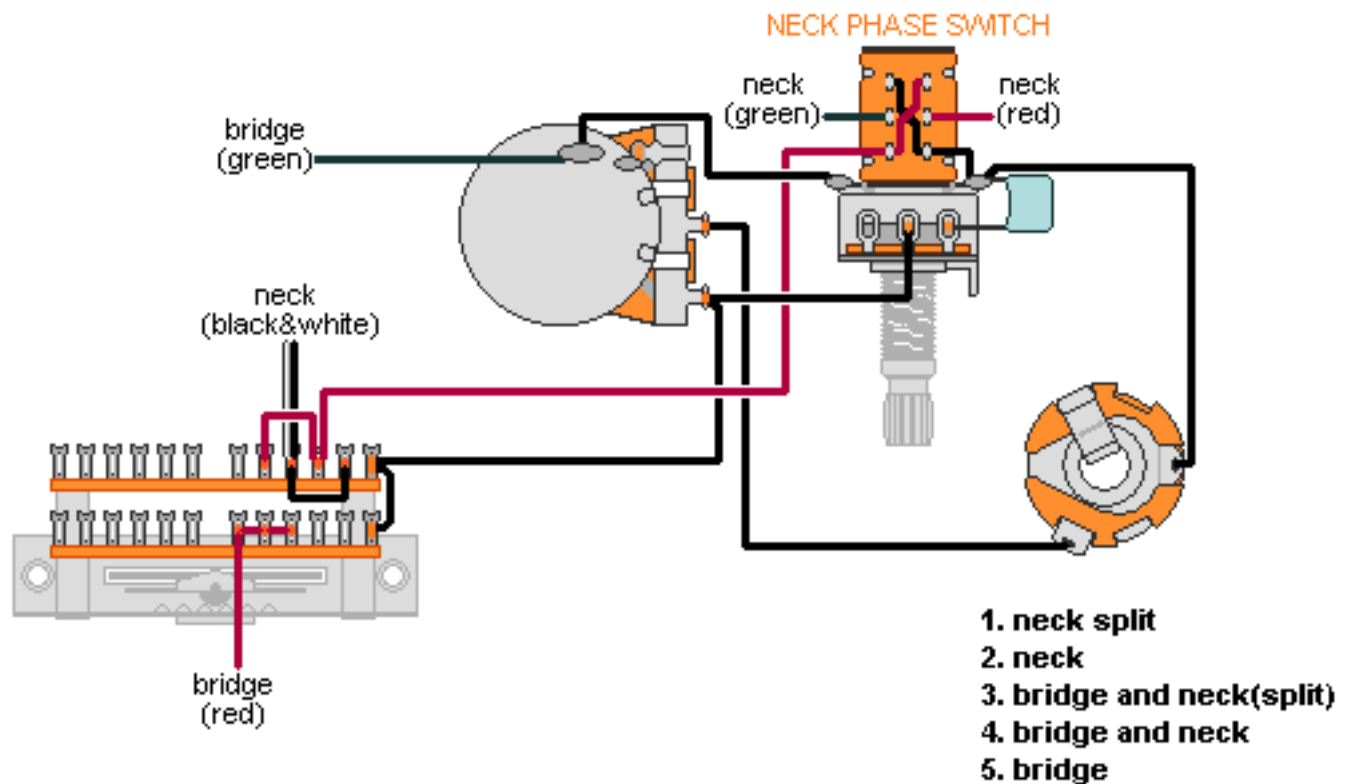

DiMarzio, Inc.

1388 Richmond Terrace, PO Box 100387, Staten Island, NY 10310, Tel(718)981-9286, Fax(718)720-5296

2 HUM, EP1112 WIRING

For bridge pickup, solder the black&white wires together and tape up the connection.

**Note: Tailpiece should be connected to common ground.
All grounds \perp must be connected.**

Copyright (C) 2003 DiMarzio, Inc. All rights reserved