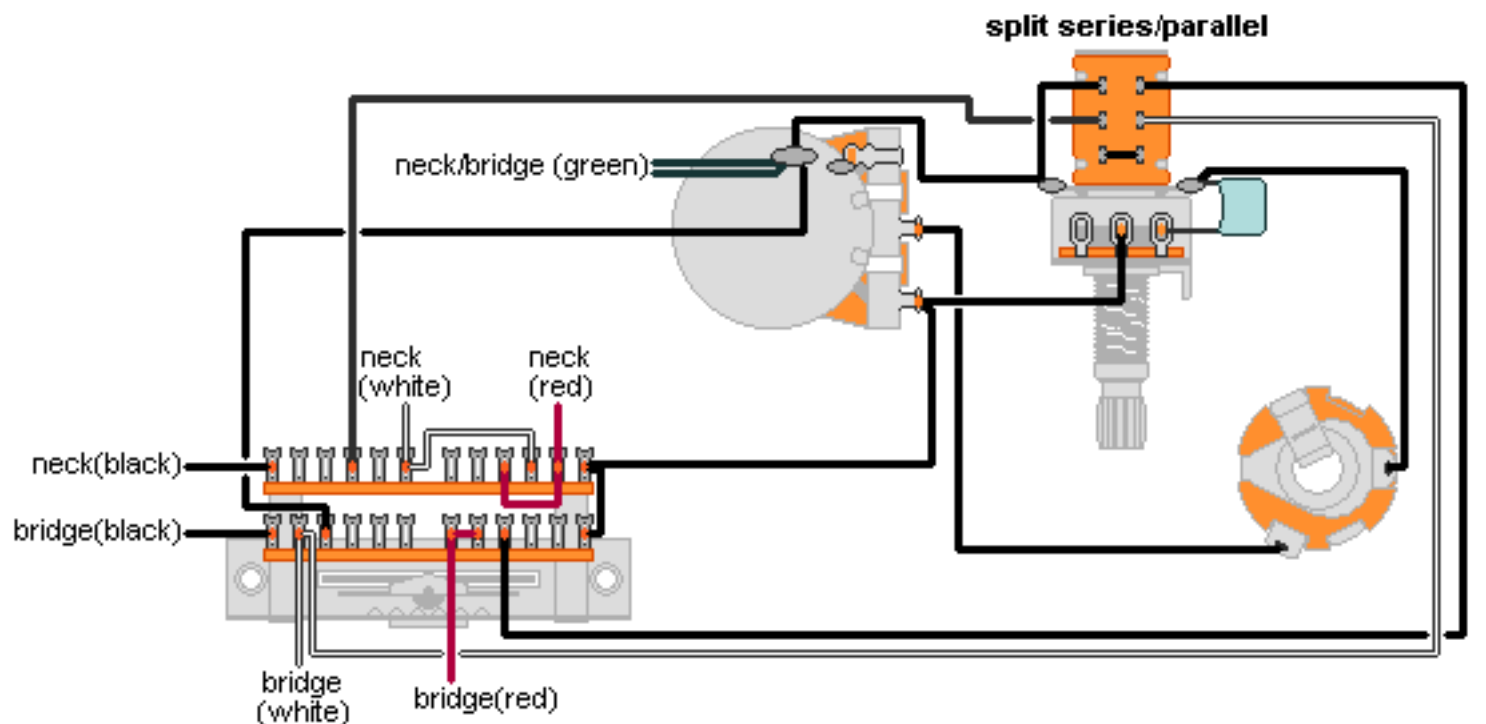

DiMarzio, Inc.

1388 Richmond Terrace, PO Box 100387, Staten Island, NY 10310, Tel(718)981-9286, Fax(718)720-5296

2 HUM., PUSH/PULL SPLIT SERIES/PARALLEL

1. neck
2. necksplit inner coil
3. push=neck/bridge split series outer coils
pull=neck/bridge split parallel outer coils
4. bridge split inner coil
5. bridge

**Note: Tailpiece should be connected to common ground.
All grounds \perp must be connected.**

Copyright (C) 2003 DiMarzio, Inc. All rights reserved