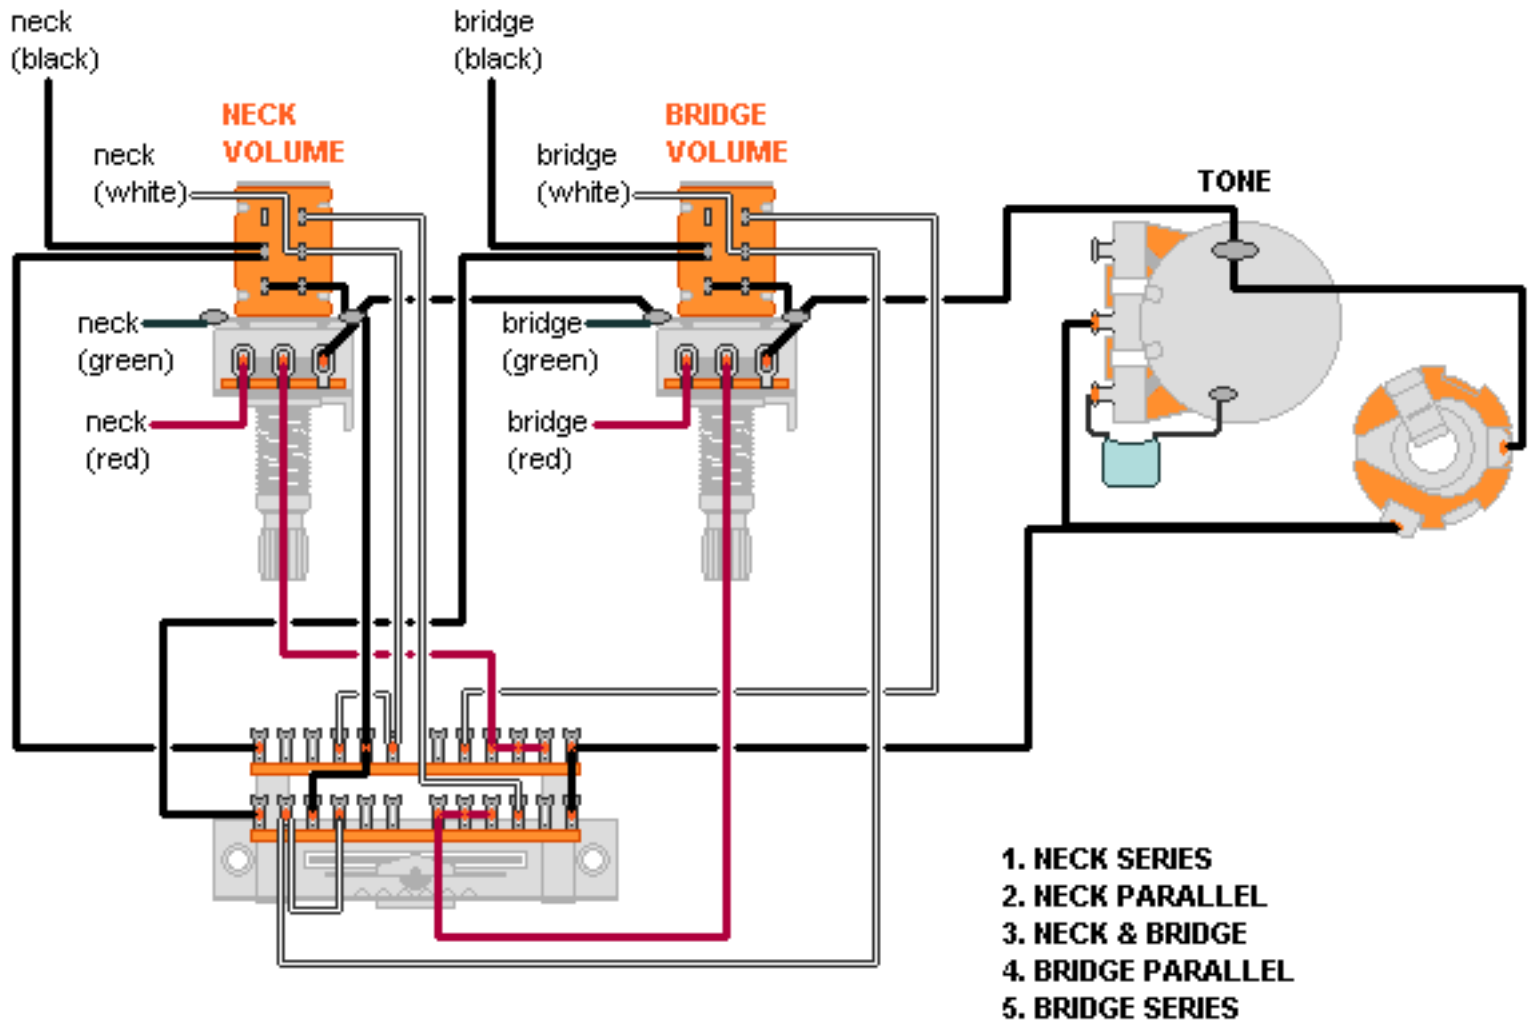

DiMarzio, Inc.

1388 Richmond Terrace, PO Box 100387, Staten Island, NY 10310, Tel(718)981-9286, Fax(718)720-5296

2 HUM., 2 PUSH/PULL VOLUMES (coil split), EP1112

**Note: Tailpiece should be connected to common ground.
All grounds \perp must be connected.**