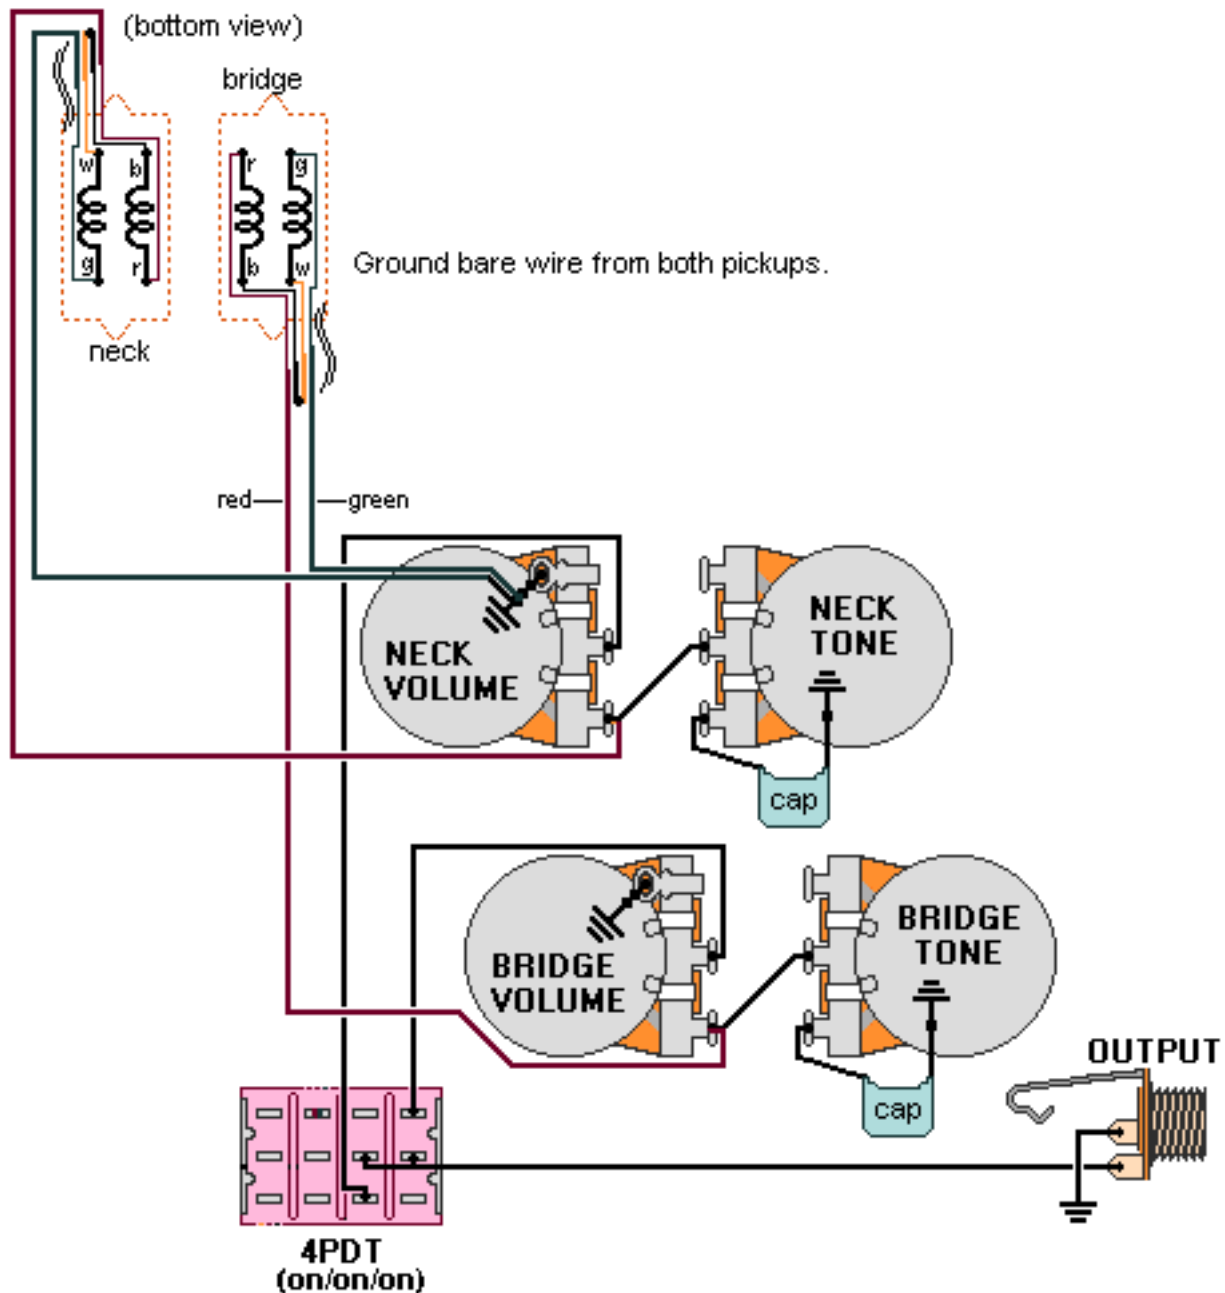

DiMarzio, Inc.

1388 Richmond Terrace, PO Box 100387, Staten Island, NY 10310, Tel(718)981-9286, Fax(718)720-5296

All other pickup wires not shown or mentioned go to ground.

Note: Tailpiece should be connected to common ground.

All grounds \perp must be connected.

Copyright (C) 2003 DiMarzio, Inc. All rights reserved