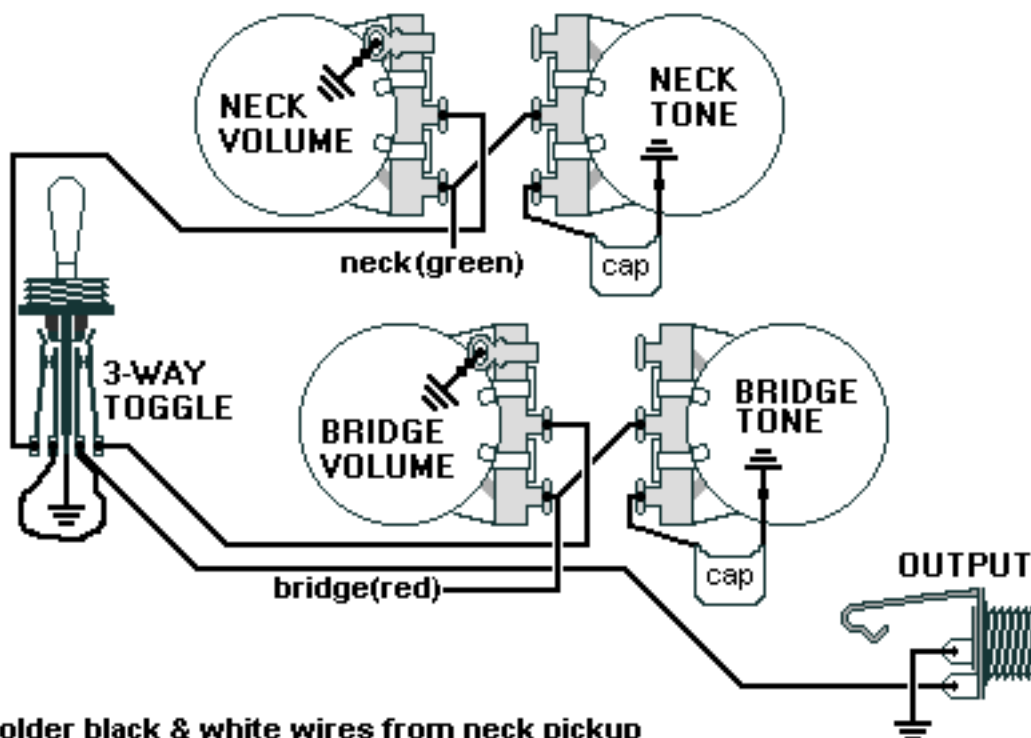

## 2 HUM., 2 VOL., 2 TONE

(middle position reverse phase)

Solder black & white wires from neck pickup together and tape connection. Solder black & white from bridge pickup together and tape connection. Ground green and bare from bridge pickup and red and bare from neck pickup.

All other pickup wires not shown or mentioned go to ground.

Note: Tailpiece should be connected to common ground.

All grounds  $\perp$  must be connected.

Copyright (C) 2003 DiMarzio, Inc. All rights reserved