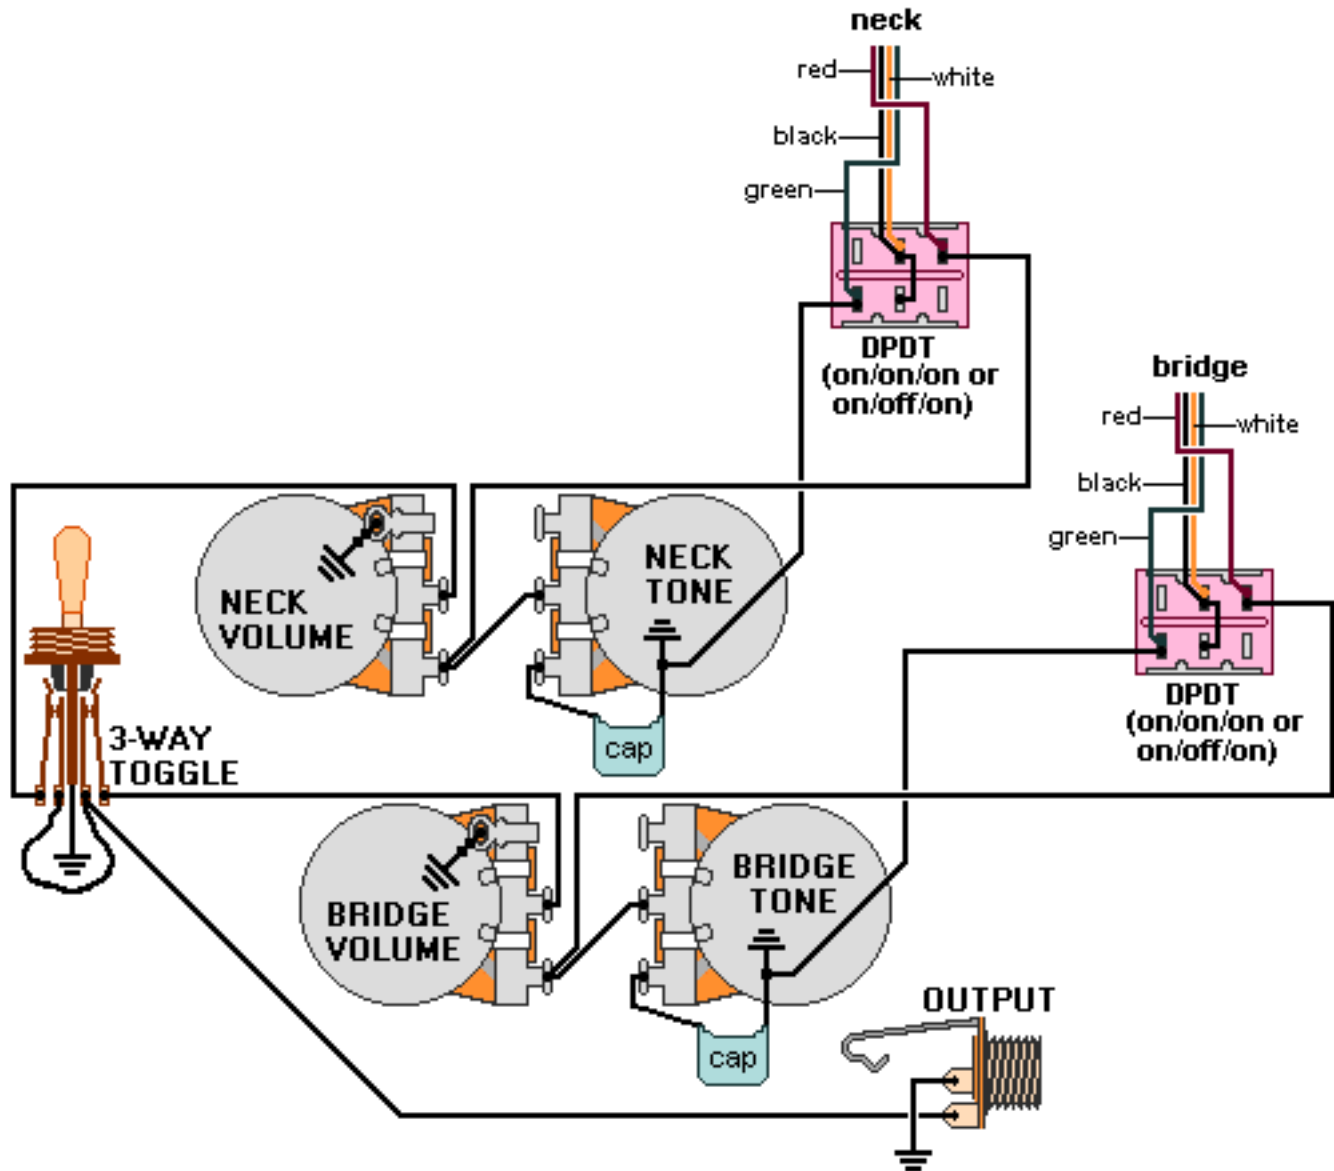

DiMarzio, Inc.

1388 Richmond Terrace, PO Box 100387, Staten Island, NY 10310, Tel(718)981-9286, Fax(718)720-5296

All other pickup wires not shown or mentioned go to ground.

Note: Tailpiece should be connected to common ground.

All grounds \perp must be connected.

Copyright (C) 2003 DiMarzio, Inc. All rights reserved