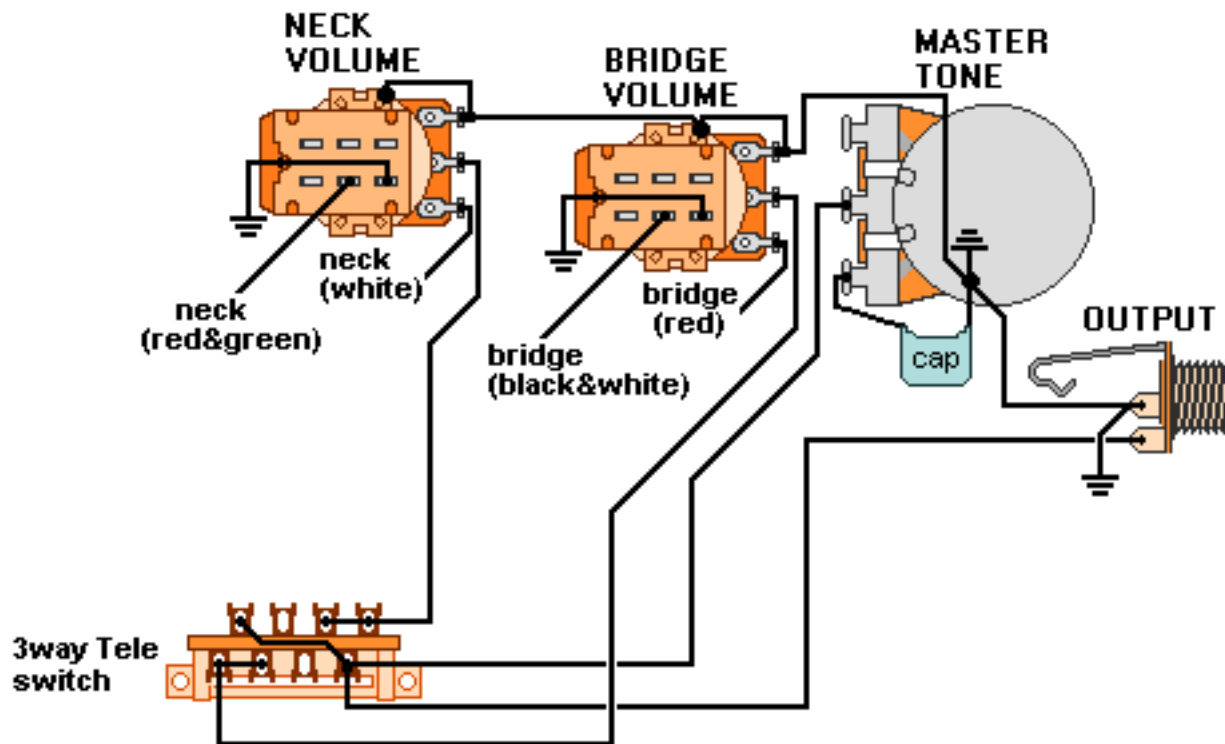

DiMarzio, Inc.

1388 Richmond Terrace, PO Box 100387, Staten Island, NY 10310, Tel(718)981-9286, Fax(718)720-5296

2 HUMBUCKER, 3 WAY, 2 P-P(split) VOL., MASTER TONE

Install both pickups with cable exits towards controls

All other pickup wires not shown or mentioned go to ground.

Note: Tailpiece should be connected to common ground.

All grounds \perp must be connected.

Copyright (C) 2003 DiMarzio, Inc. All rights reserved