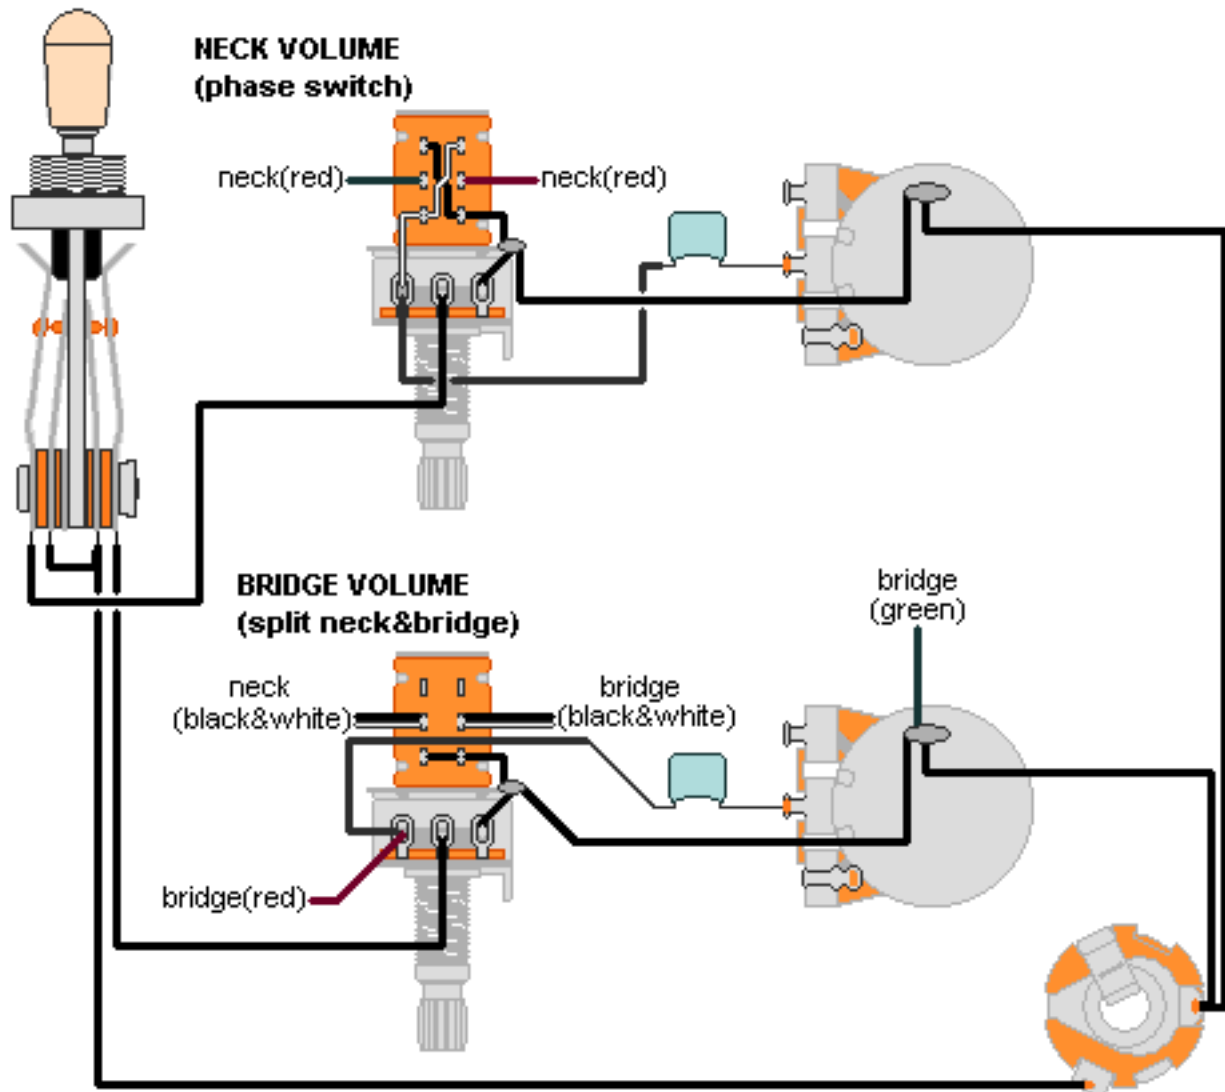

**DiMarzio, Inc.**

1388 Richmond Terrace, PO Box 100387, Staten Island, NY 10310, Tel(718)981-9286, Fax(718)720-5296

**2HUM, NECK PUSH/PULL VOL.(phase switch)  
BRIDGE PUSH/PULL VOL.(coil split neck&bridge)**

**Note: Tailpiece should be connected to common ground.  
All grounds  $\perp$  must be connected.**

Copyright (C) 2003 DiMarzio, Inc. All rights reserved