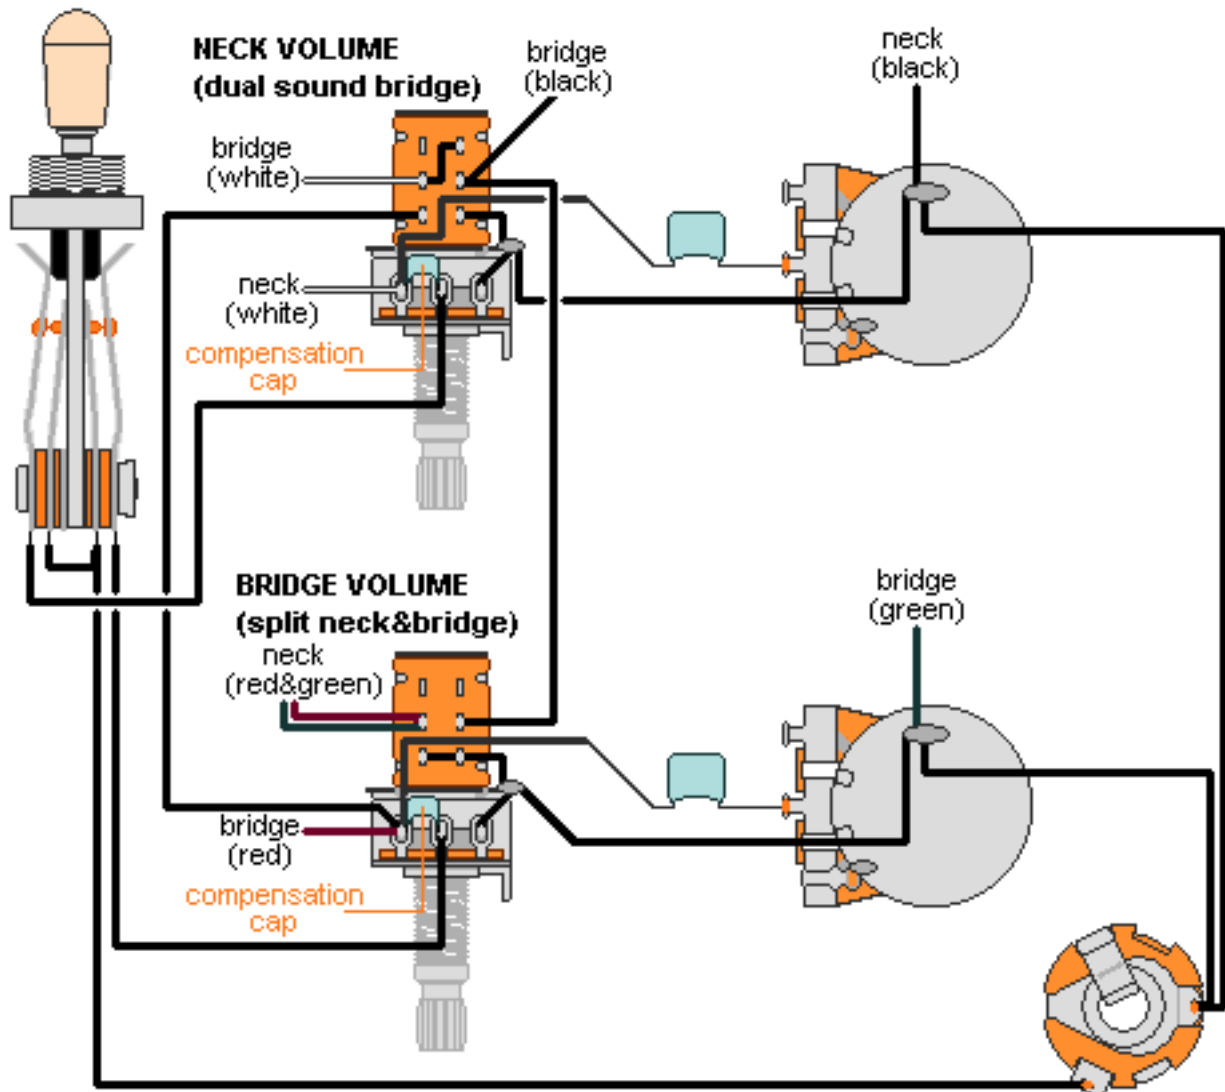

DiMarzio, Inc.

1388 Richmond Terrace, PO Box 100387, Staten Island, NY 10310, Tel(718)981-9286, Fax(718)720-5296

**2 HUM, NECK PUSH/PULL VOL.(dual sound bridge)
BRIDGE PUSH/PULL VOL.(coil split neck&bridge)**

**Note: Tailpiece should be connected to common ground.
All grounds \perp must be connected.**

Copyright (C) 2003 DiMarzio, Inc. All rights reserved