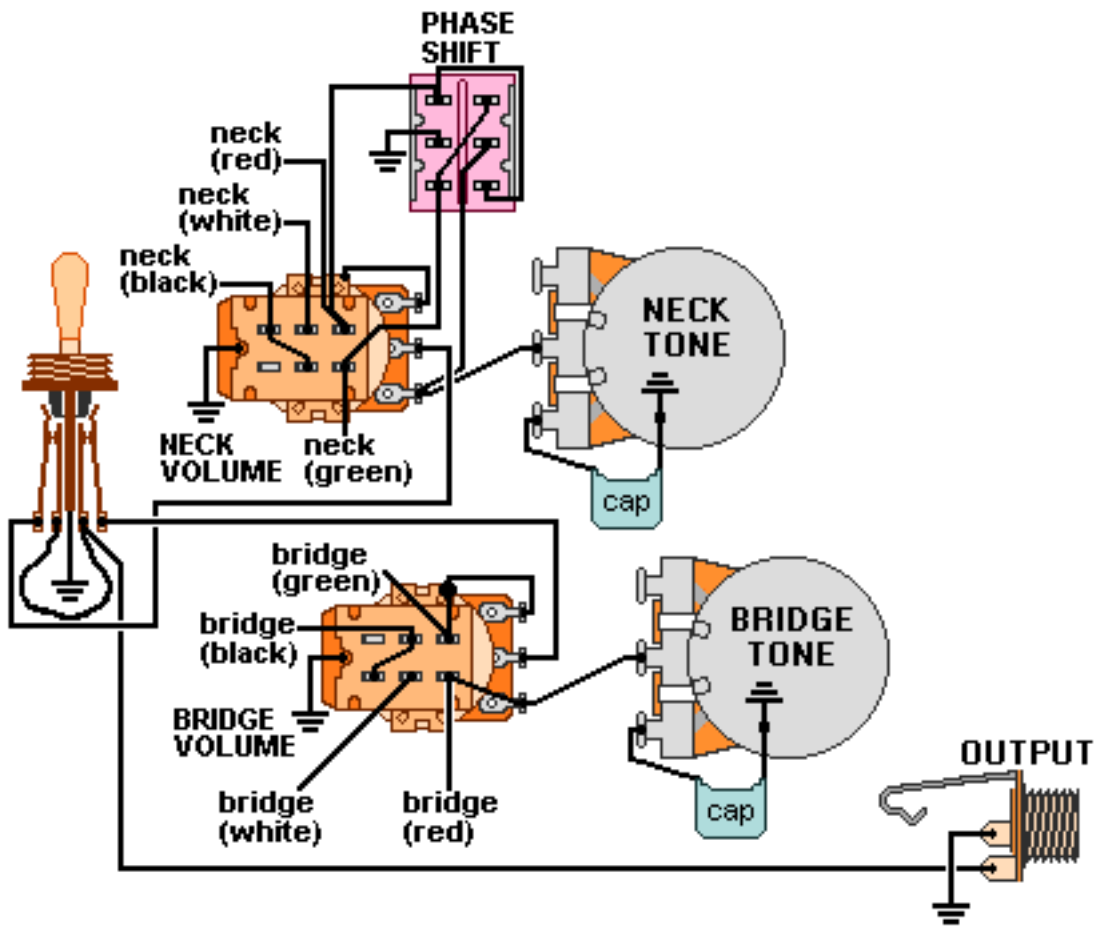

DiMarzio, Inc.

1388 Richmond Terrace, PO Box 100387, Staten Island, NY 10310, Tel(718)981-9286, Fax(718)720-5296

TWO HUMBUCKER, TWO PUSH/PULL DUAL SOUND WITH PHASE SHIFT

All other pickup wires not shown or mentioned go to ground.
Note: Tailpiece should be connected to common ground.
All grounds \perp must be connected.