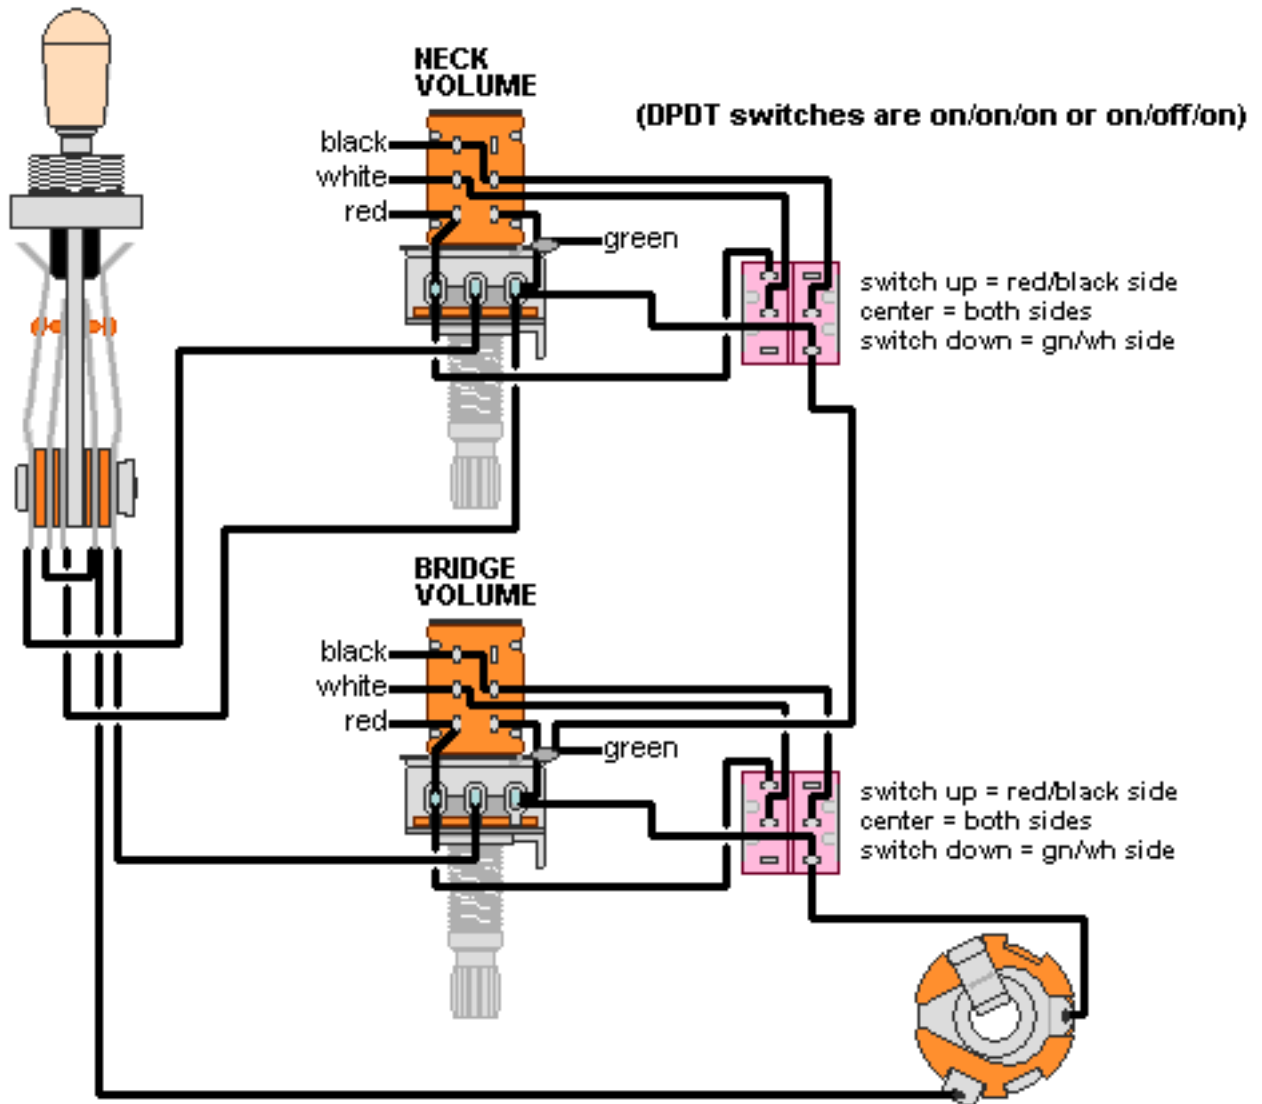

## TWO HUMBUCKER, TWO PUSH/PULL DUAL SOUND TWO DPDT COIL SWITCHING

**PUSH/PULL POT IN PULL (PARALLEL) MODE BYPASSES THE DPDT SWITCH.**

**All other pickup wires not shown or mentioned go to ground.**

**Note: Tailpiece should be connected to common ground.**

**All grounds  $\perp$  must be connected.**

Copyright (C) 2003 DiMarzio, Inc. All rights reserved