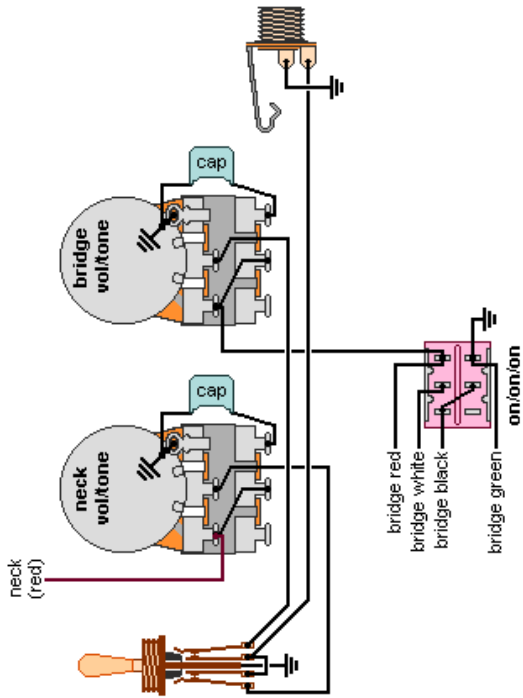

DiMarzio, Inc.
1388 Richmond Terrace, PO Box 100387, Staten Island, NY 10310, Tel(718)981-9286, Fax(718)720-5296

2 Hum., 3-way, 2 vol./tone concentric pots, on/on/on

dual sound with single coil switching

Neck pickup, solder the black & white together and tape up the connection.
Both pickups green and bare wires should go to ground.