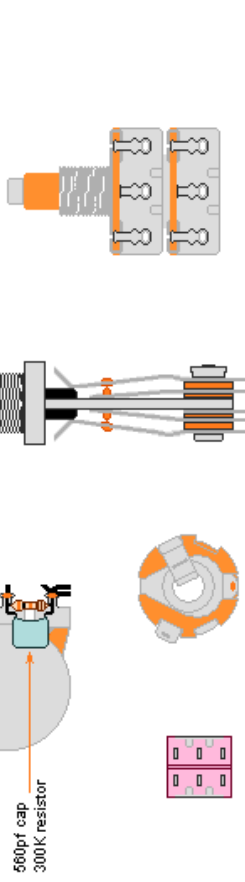

DiMarzio, Inc.
1388 Richmond Terrace, PO Box 100387, Staten Island, NY 10310, Tel(718)981-9286, Fax(718)720-5296

2 Hum., 3-way, 2 vol./tone concentric pots, on/on/on

dual sound with single coil switching

Neck pickup, solder the black & white together and tape up the connection.
Both pickups green and bare wires should go to ground.