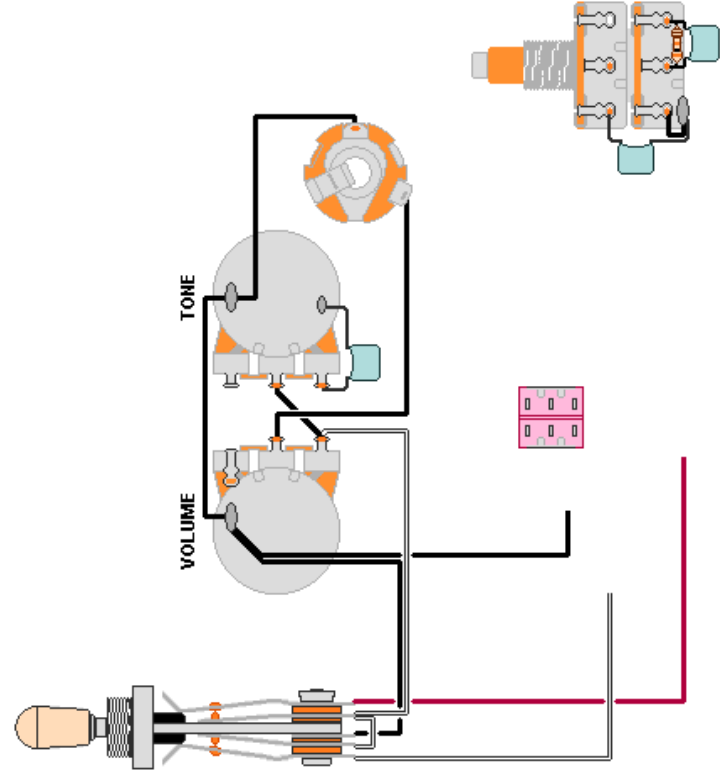

Neck pickup, solder the black & white together and tape up the connection.
 Both pickups green and bare wires should go to ground.

**Note: Tailpiece should be connected to common ground.
 All grounds \perp must be connected.**