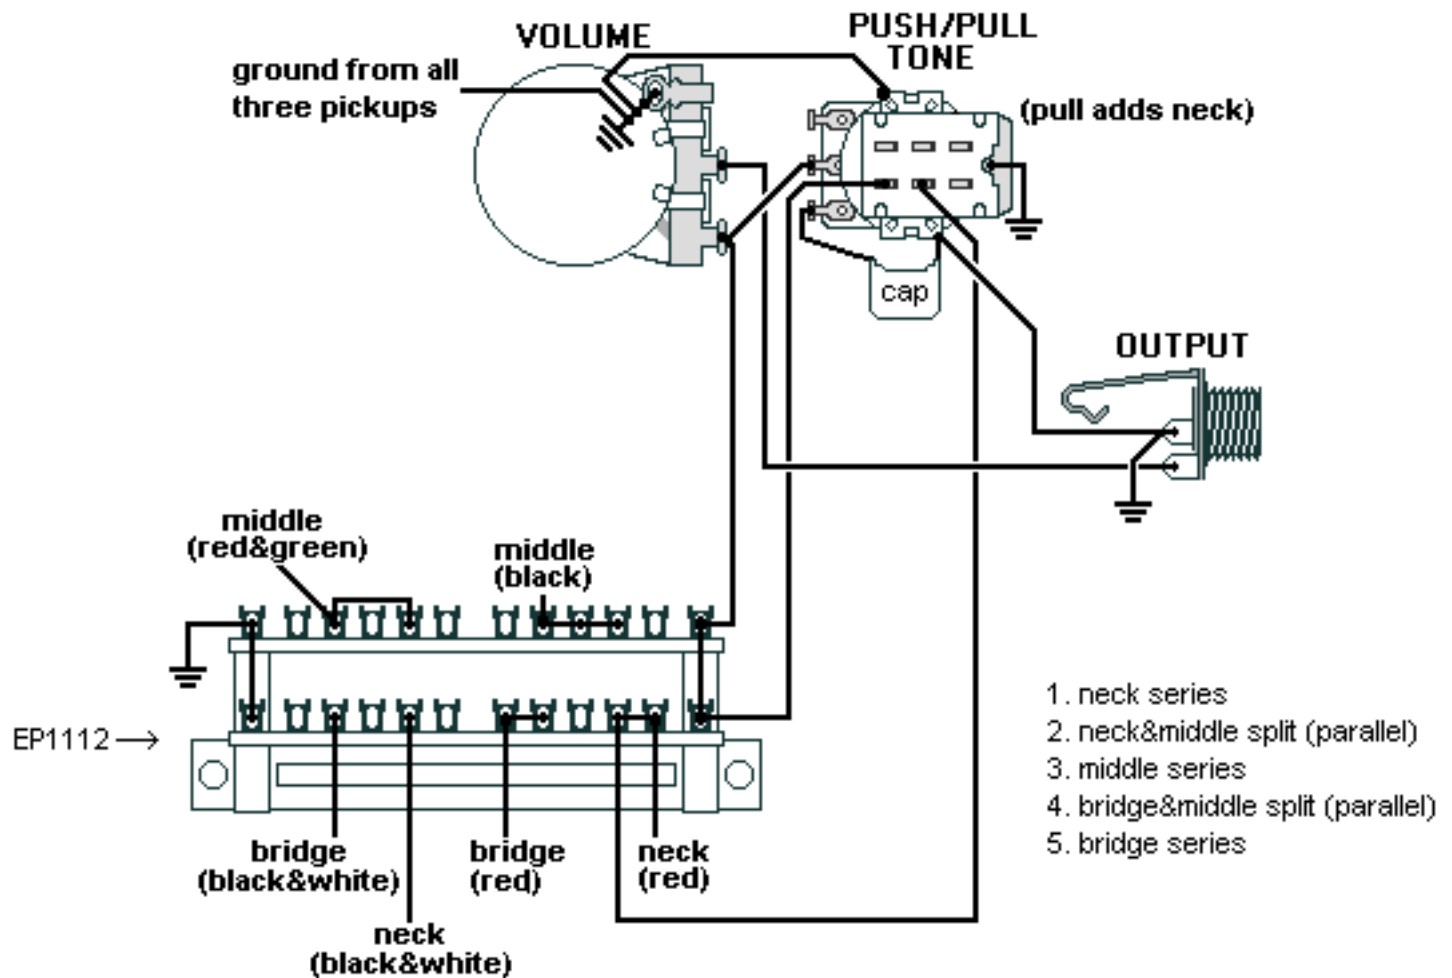

DiMarzio, Inc.

1388 Richmond Terrace, PO Box 100387, Staten Island, NY 10310, Tel(718)981-9286, Fax(718)720-5296

**DIMARZIO MULTIPOLE SWITCH
(hum,stacked single,hum),push/pull adds neck**

All other pickup wires not shown or mentioned go to ground.

Note: Tailpiece should be connected to common ground.

All grounds \perp must be connected.

Copyright (C) 2003 DiMarzio, Inc. All rights reserved