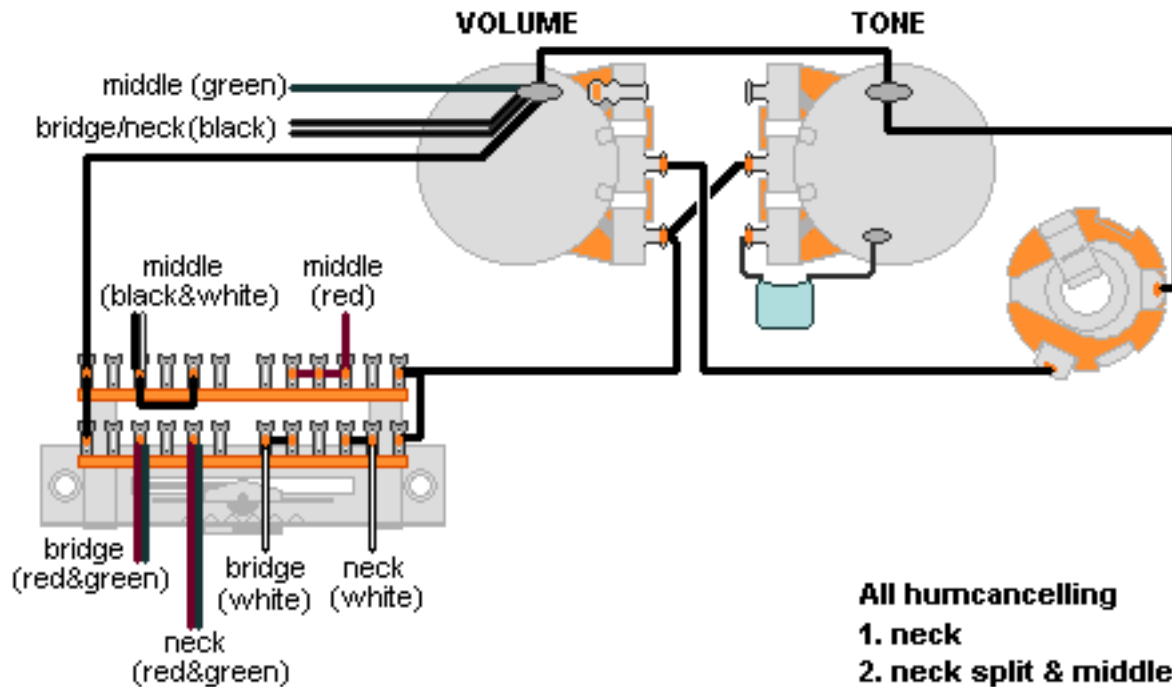

### 2 HUM,VV/Area WIRING, 5-WAY SPLIT 2&4 (humcancelling)

Middle pickup is reverse polarity

(DIMARZIO MULTIPOLE SWITCH)

All other pickup wires not shown or mentioned go to ground.

Note: Tailpiece should be connected to common ground.

All grounds  $\perp$  must be connected.

Copyright (C) 2003 DiMarzio, Inc. All rights reserved