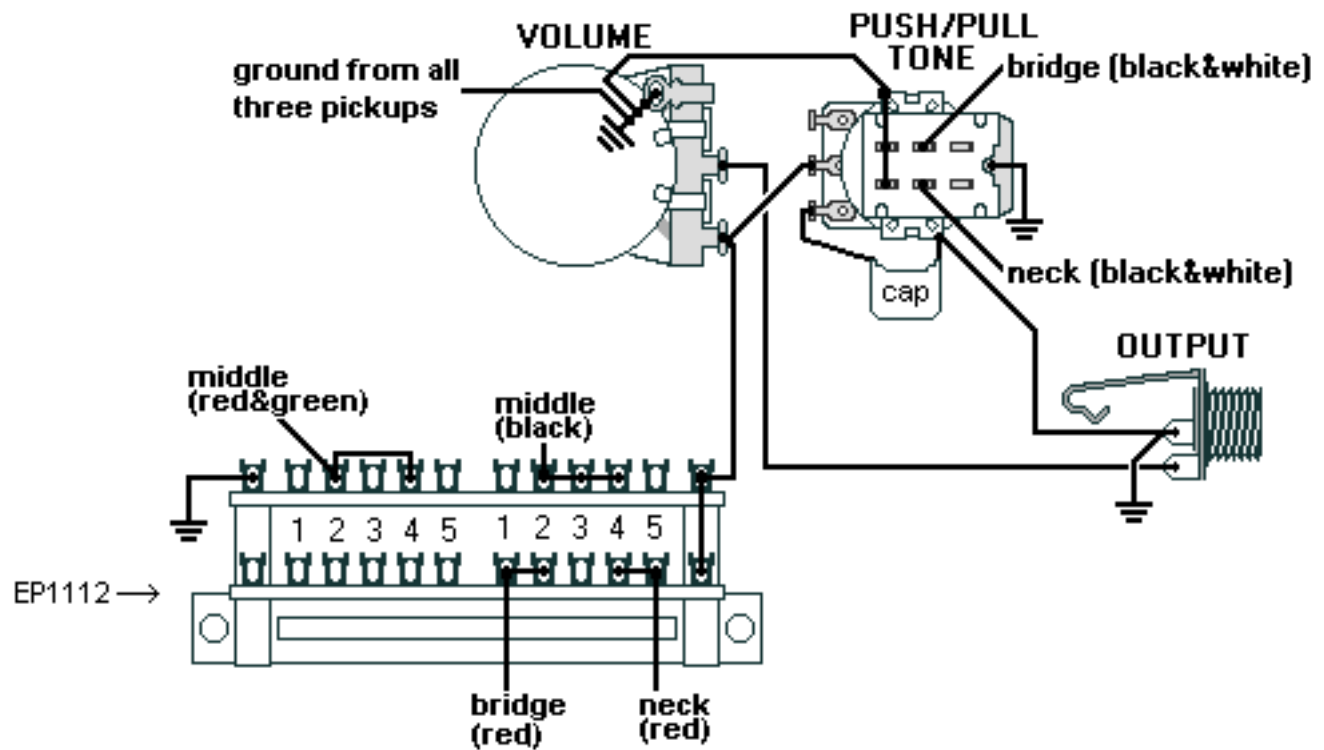

**DiMarzio, Inc.**

1388 Richmond Terrace, PO Box 100387, Staten Island, NY 10310, Tel(718)981-9286, Fax(718)720-5296

**DIMARZIO MULTIPOLE SWITCH  
(hum,stacked single,hum),push/pull split tone**

**All other pickup wires not shown or mentioned go to ground.**

**Note: Tailpiece should be connected to common ground.**

**All grounds  $\perp$  must be connected.**

Copyright (C) 2003 DiMarzio, Inc. All rights reserved