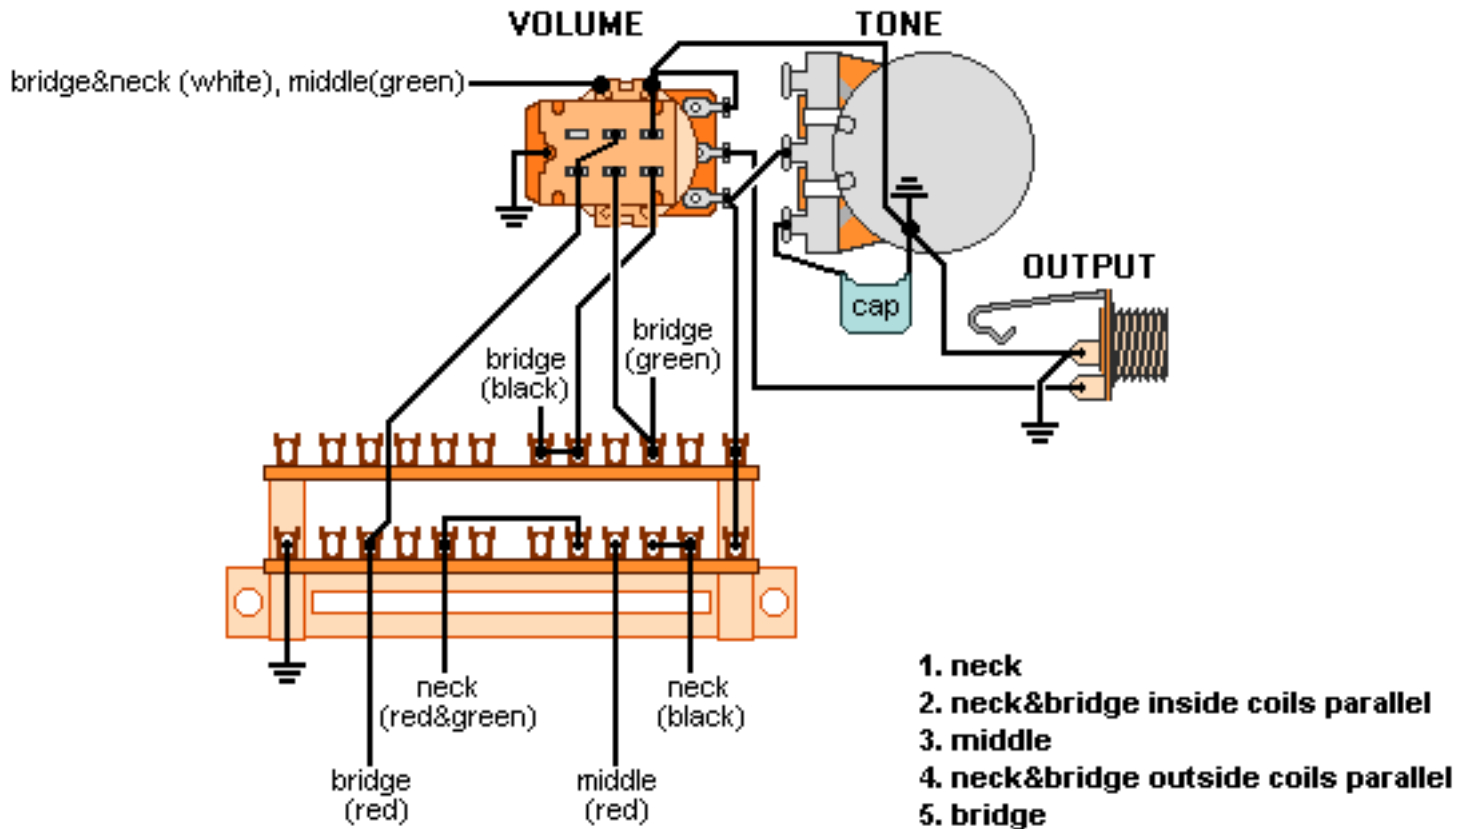

DiMarzio, Inc.

1388 Richmond Terrace, PO Box 100387, Staten Island, NY 10310, Tel(718)981-9286, Fax(718)720-5296

2 HUM., 1 VIRTUAL VINTAGE (push/pull dual sound bridge)

**Note: Tailpiece should be connected to common ground.
All grounds \perp must be connected.**