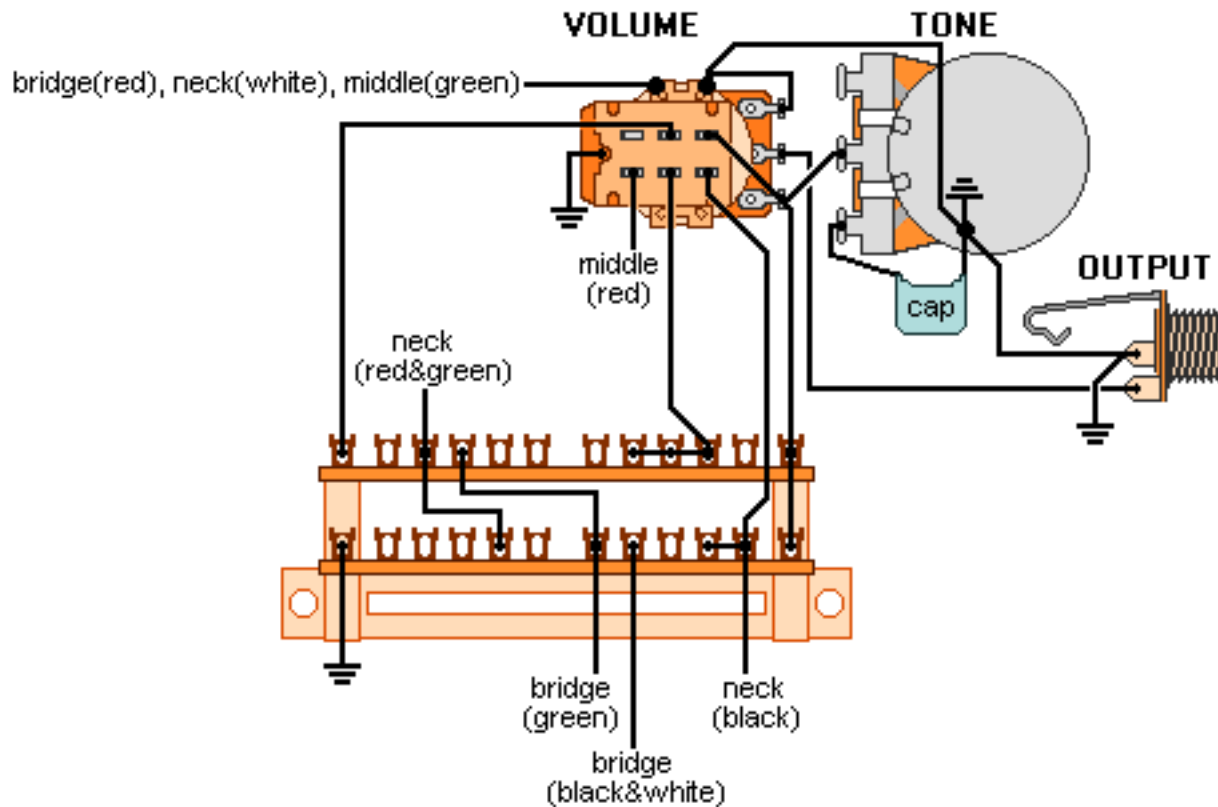

DiMarzio, Inc.

1388 Richmond Terrace, PO Box 100387, Staten Island, NY 10310, Tel(718)981-9286, Fax(718)720-5296

2 HUM., 1 VIRTUAL VINTAGE

pot pushed

1. neck
2. neck split&middle
3. middle
4. bridge split&middle
5. bridge

pot pulled

1. neck
2. neck split
3. neck&bridge
4. bridge&neck split
5. bridge

Note: Tailpiece should be connected to common ground.

All grounds \perp must be connected.

Copyright (C) 2003 DiMarzio, Inc. All rights reserved