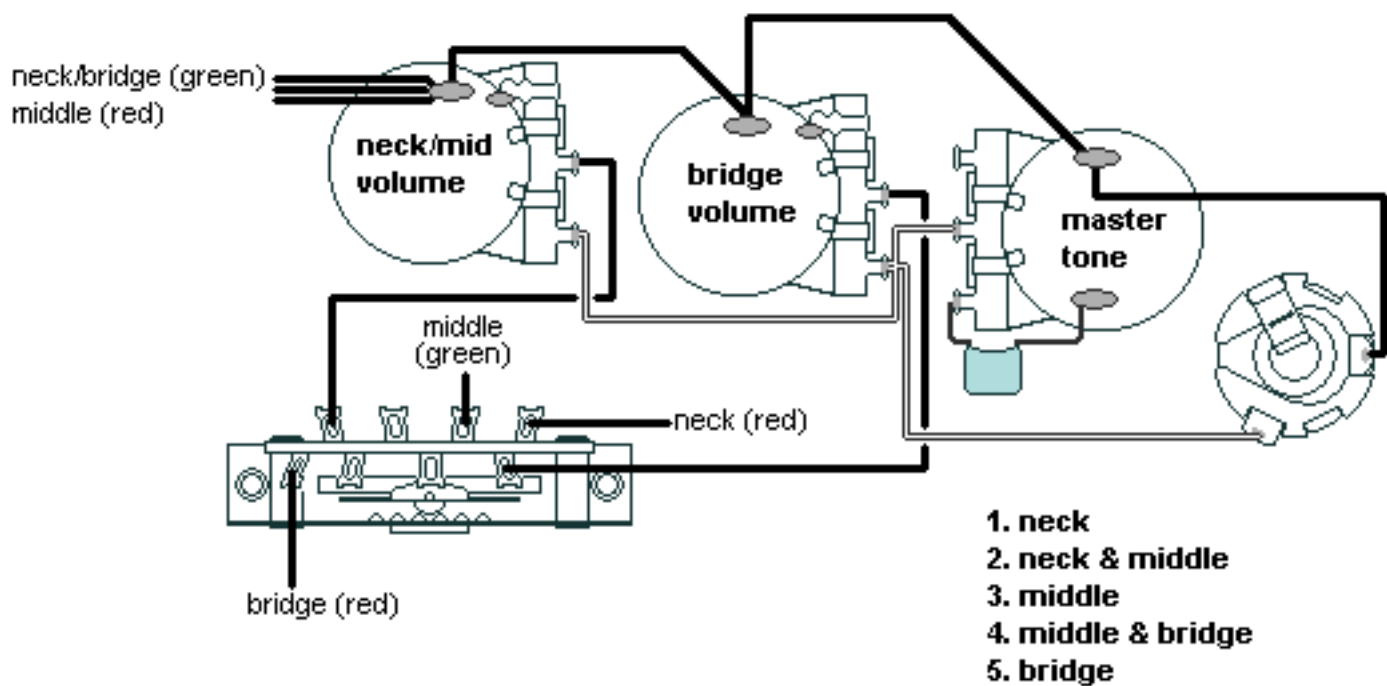

DiMarzio, Inc.

1388 Richmond Terrace, PO Box 100387, Staten Island, NY 10310, Tel(718)981-9286, Fax(718)720-5296

2 HUM., 1 HSMV, 2 VOL., MASTER TONE

For each pickup, solder the black&white wires together and tape up each connection.

**Note: Tailpiece should be connected to common ground.
All grounds \perp must be connected.**

Copyright (C) 2003 DiMarzio, Inc. All rights reserved