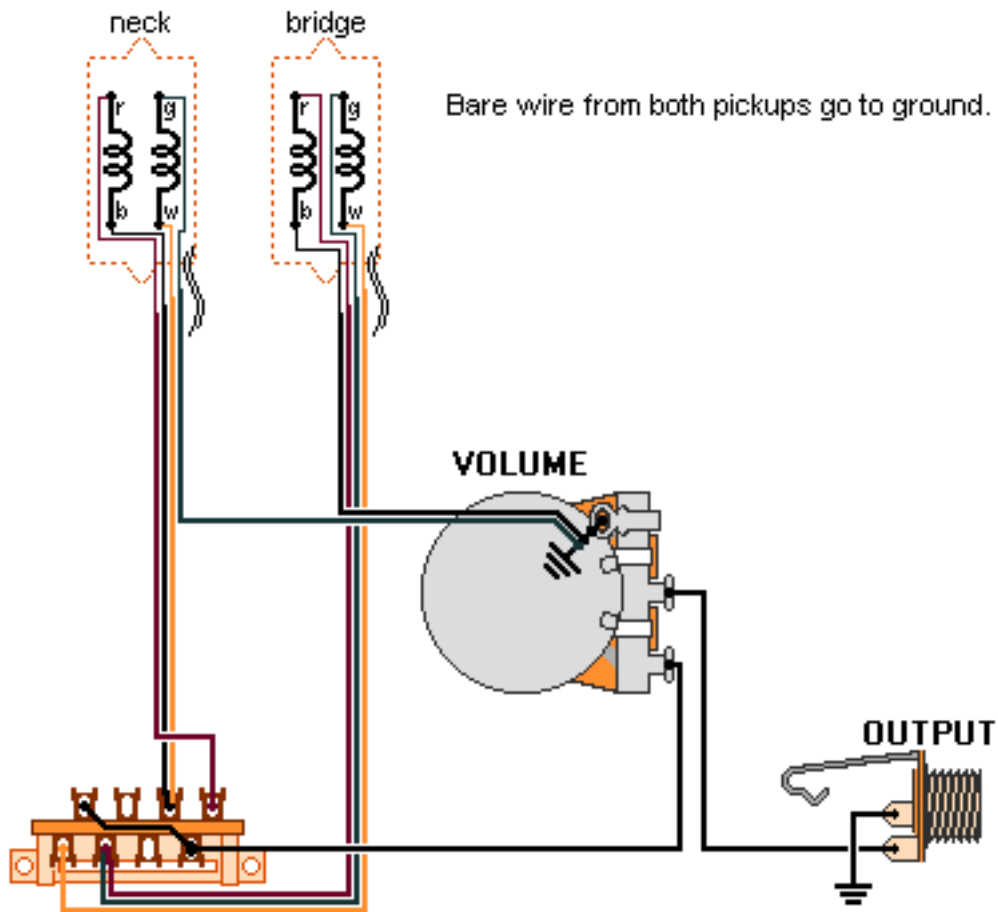

DiMarzio, Inc.

1388 Richmond Terrace, PO Box 100387, Staten Island, NY 10310, Tel(718)981-9286, Fax(718)720-5296

2 HUM., 3-WAY SWITCH, SPLIT CENTER

Install both pickups with cables exiting toward the controls

**Note: Tailpiece should be connected to common ground.
All grounds \perp must be connected.**

Copyright (C) 2003 DiMarzio, Inc. All rights reserved