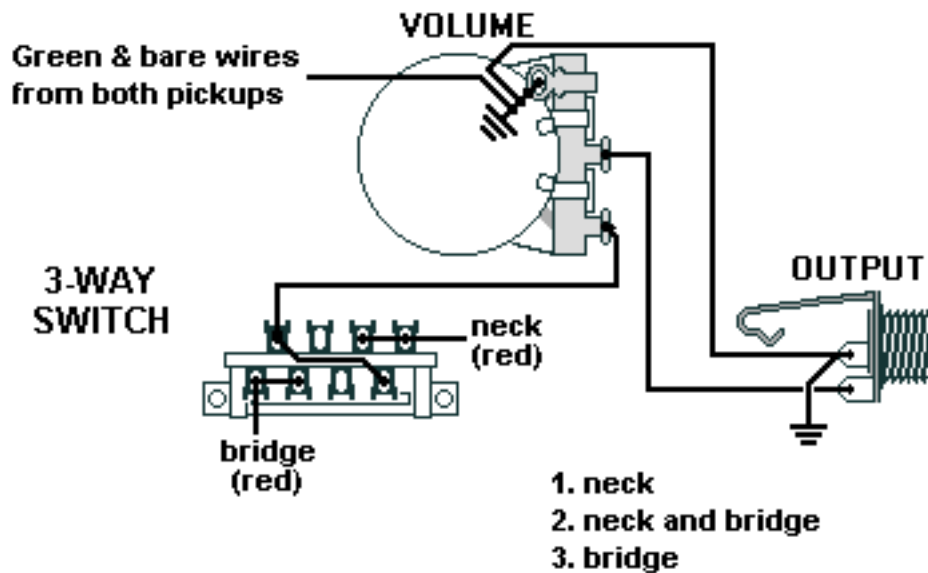

DiMarzio, Inc.

1388 Richmond Terrace, PO Box 100387, Staten Island, NY 10310, Tel(718)981-9286, Fax(718)720-5296

2 HUM., 3-WAY SWITCH

For each pickup, solder the black&white wires together and tape up each connection.

**Note: Tailpiece should be connected to common ground.
All grounds \perp must be connected.**

Copyright (C) 2003 DiMarzio, Inc. All rights reserved