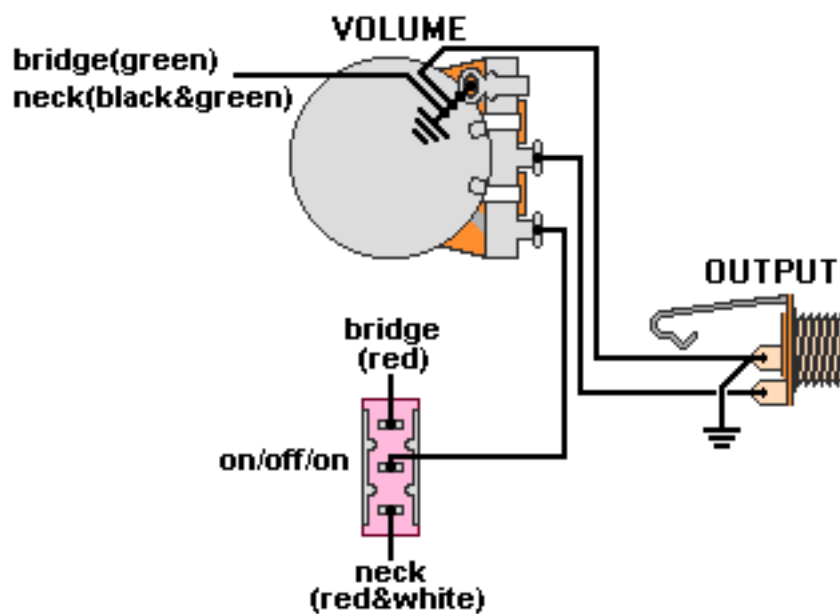

DiMarzio, Inc.

1388 Richmond Terrace, PO Box 100387, Staten Island, NY 10310, Tel(718)981-9286, Fax(718)720-5296

2 HUM., 1 VOL., 3 WAY(on/off/on)

Bridge - series, Neck - parallel

Bridge pickup - solder the black and white wires together and tape up this connection.

**Note: Tailpiece should be connected to common ground.
All grounds \perp must be connected.**

Copyright (C) 2003 DiMarzio, Inc. All rights reserved