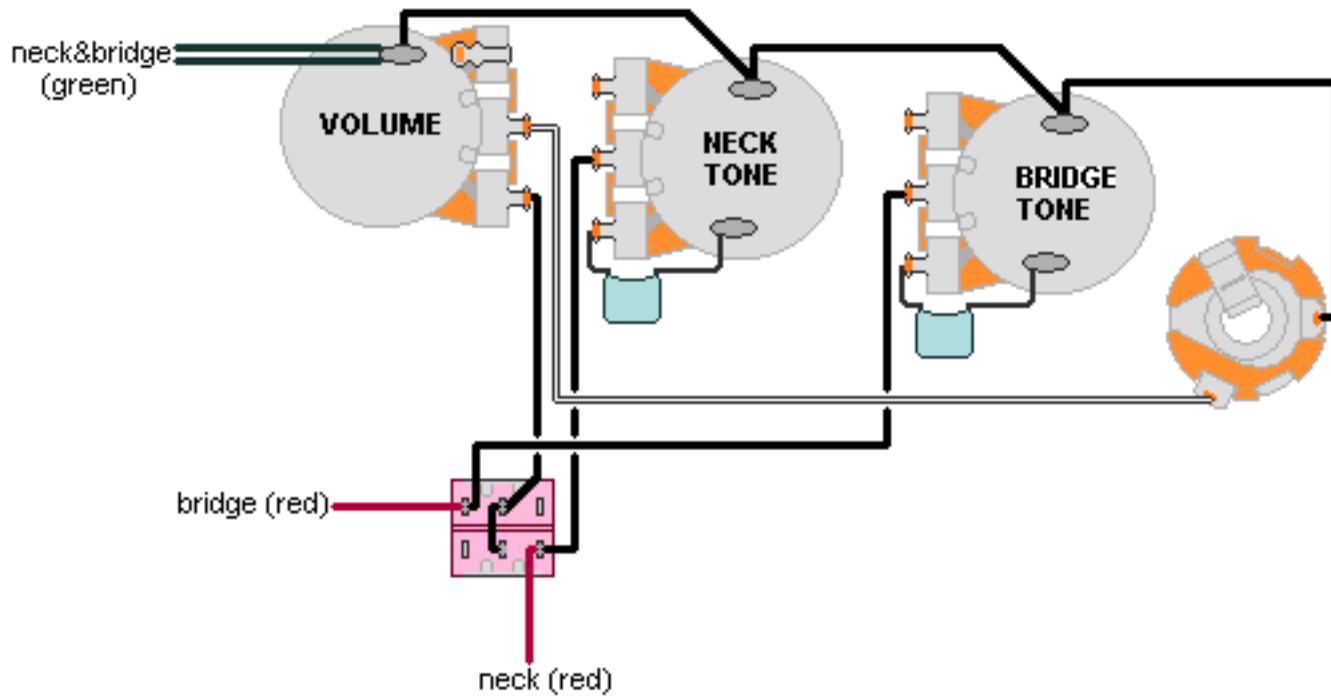

DiMarzio, Inc.

1388 Richmond Terrace, PO Box 100387, Staten Island, NY 10310, Tel(718)981-9286, Fax(718)720-5296

2HUM., 1VOL., 2TONE, DPDT on/on/on

For each pickup, solder the black & white wires together and tape up each connection.

**Note: Tailpiece should be connected to common ground.
All grounds \perp must be connected.**

Copyright (C) 2010 DiMarzio, Inc. All rights reserved