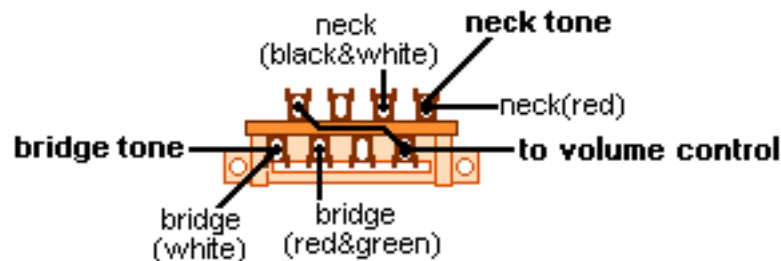

### TWO HUMBUCKER (split center position)

Both pickups should be placed with their cables toward the controls.

DiMarzio part #EP1111

### WITH 3-WAY LEVER SWITCH

All other pickup wires not shown or mentioned go to ground.

Note: Tailpiece should be connected to common ground.

All grounds  $\perp$  must be connected.

Copyright (C) 2003 DiMarzio, Inc. All rights reserved