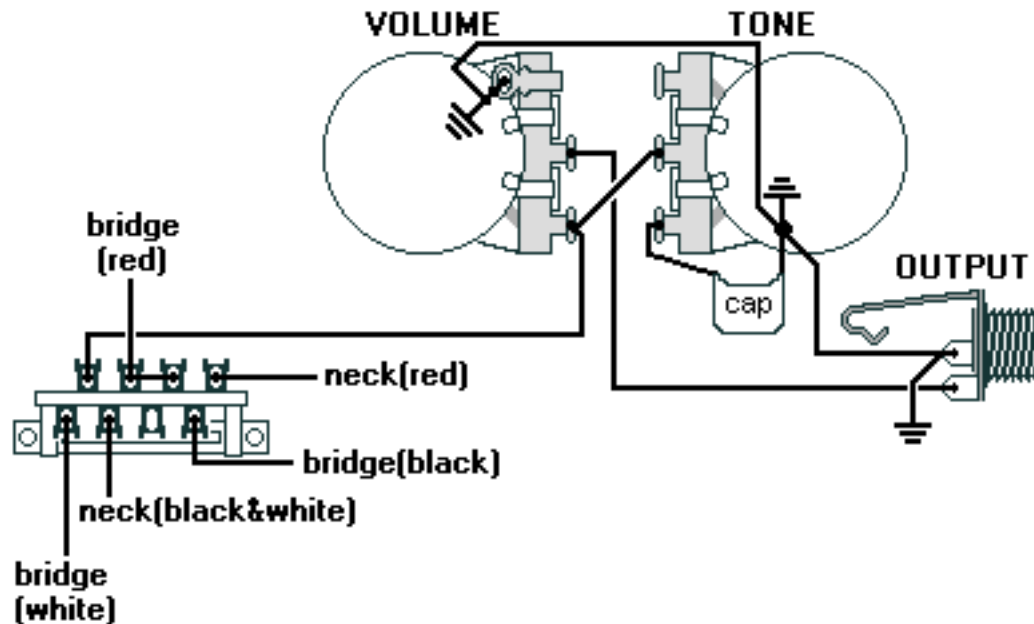

DiMarzio, Inc.

1388 Richmond Terrace, PO Box 100387, Staten Island, NY 10310, Tel(718)981-9286, Fax(718)720-5296

2 HUM, 3-WAY (SPLIT SERIES CENTER)

Install both pickups with cables exiting toward the controls

All other pickup wires not shown or mentioned go to ground.

Note: Tailpiece should be connected to common ground.

All grounds \perp must be connected.

Copyright (C) 2003 DiMarzio, Inc. All rights reserved