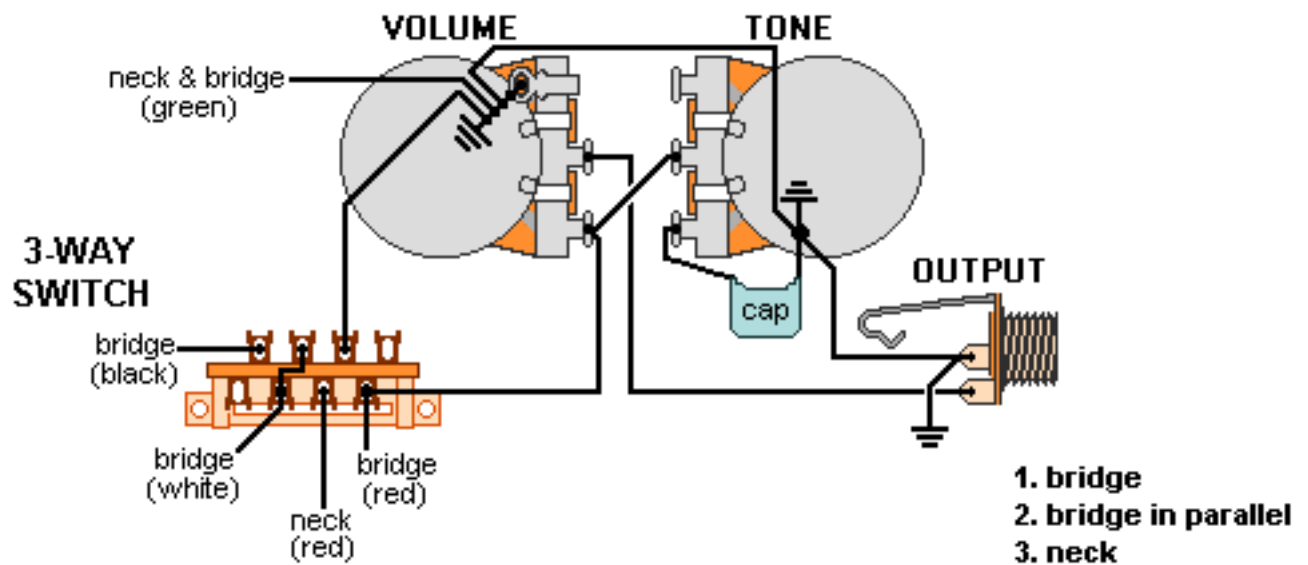

DiMarzio, Inc.

1388 Richmond Terrace, PO Box 100387, Staten Island, NY 10310, Tel(718)981-9286, Fax(718)720-5296

2HUM., 3-WAY SWITCH, CENTER=BRIDGE PARALLEL

For neck, solder the black&white together and cover the connection.

**Note: Tailpiece should be connected to common ground.
All grounds \perp must be connected.**

Copyright (C) 2003 DiMarzio, Inc. All rights reserved