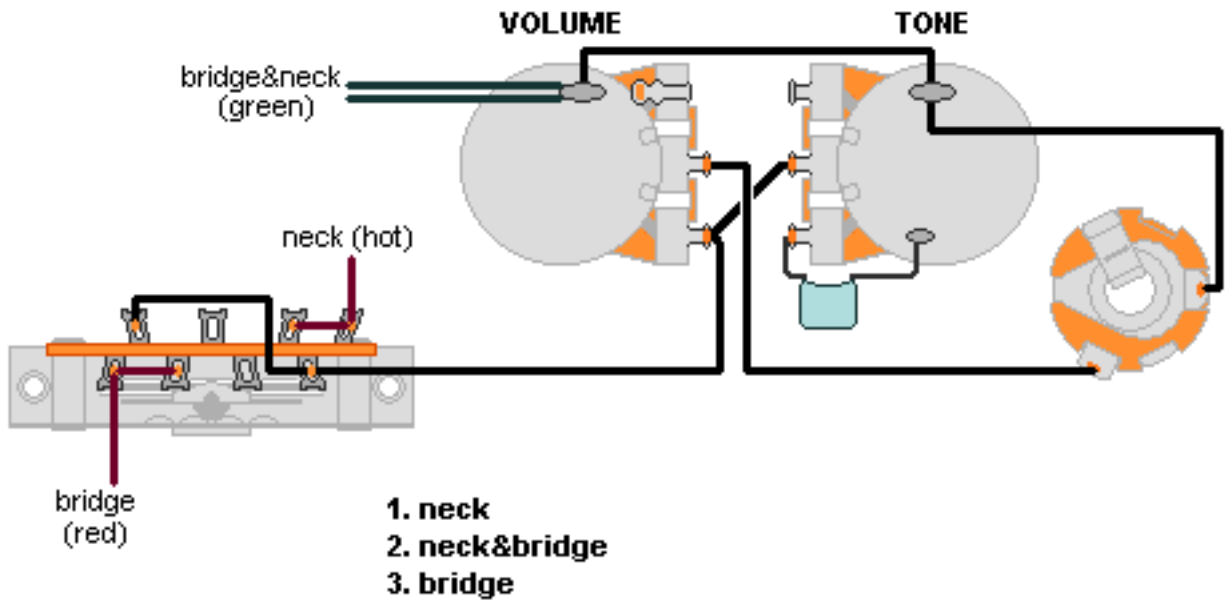

DiMarzio, Inc.

1388 Richmond Terrace, PO Box 100387, Staten Island, NY 10310, Tel(718)981-9286, Fax(718)720-5296

2 HUM., 3-WAY SWITCH

For each pickup, solder the black&white wires together and tape up each connection.

**Note: Tailpiece should be connected to common ground.
All grounds \perp must be connected.**

Copyright (C) 2010 DiMarzio, Inc. All rights reserved