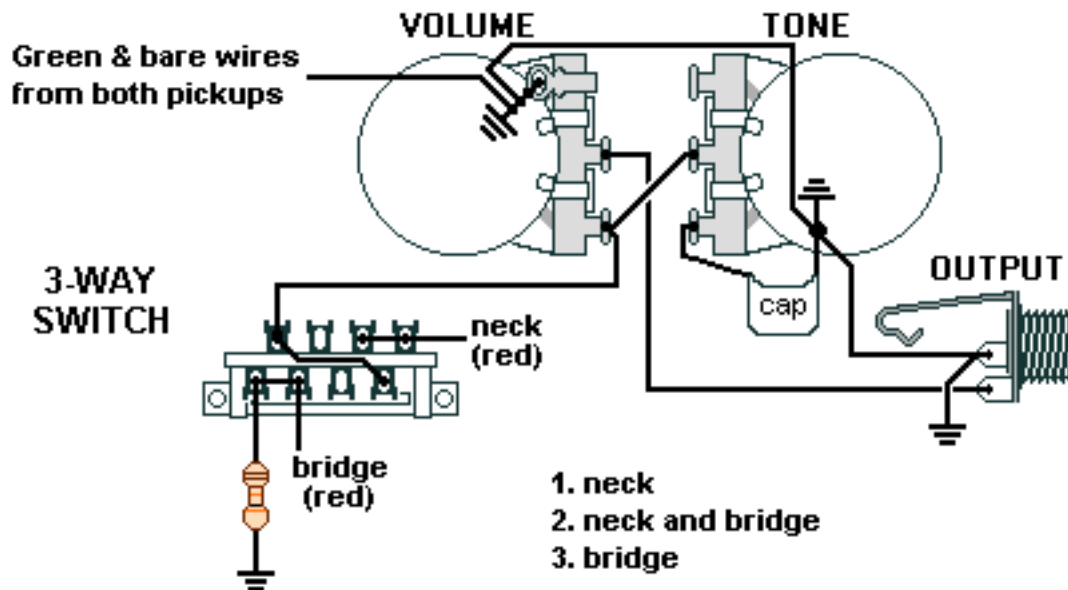

DiMarzio, Inc.

1388 Richmond Terrace, PO Box 100387, Staten Island, NY 10310, Tel(718)981-9286, Fax(718)720-5296

2 HUM., 3-WAY SWITCH

For each pickup, solder the black&white wires together and tape up each connection.

**Note: Tailpiece should be connected to common ground.
All grounds \perp must be connected.**

Copyright (C) 2003 DiMarzio, Inc. All rights reserved