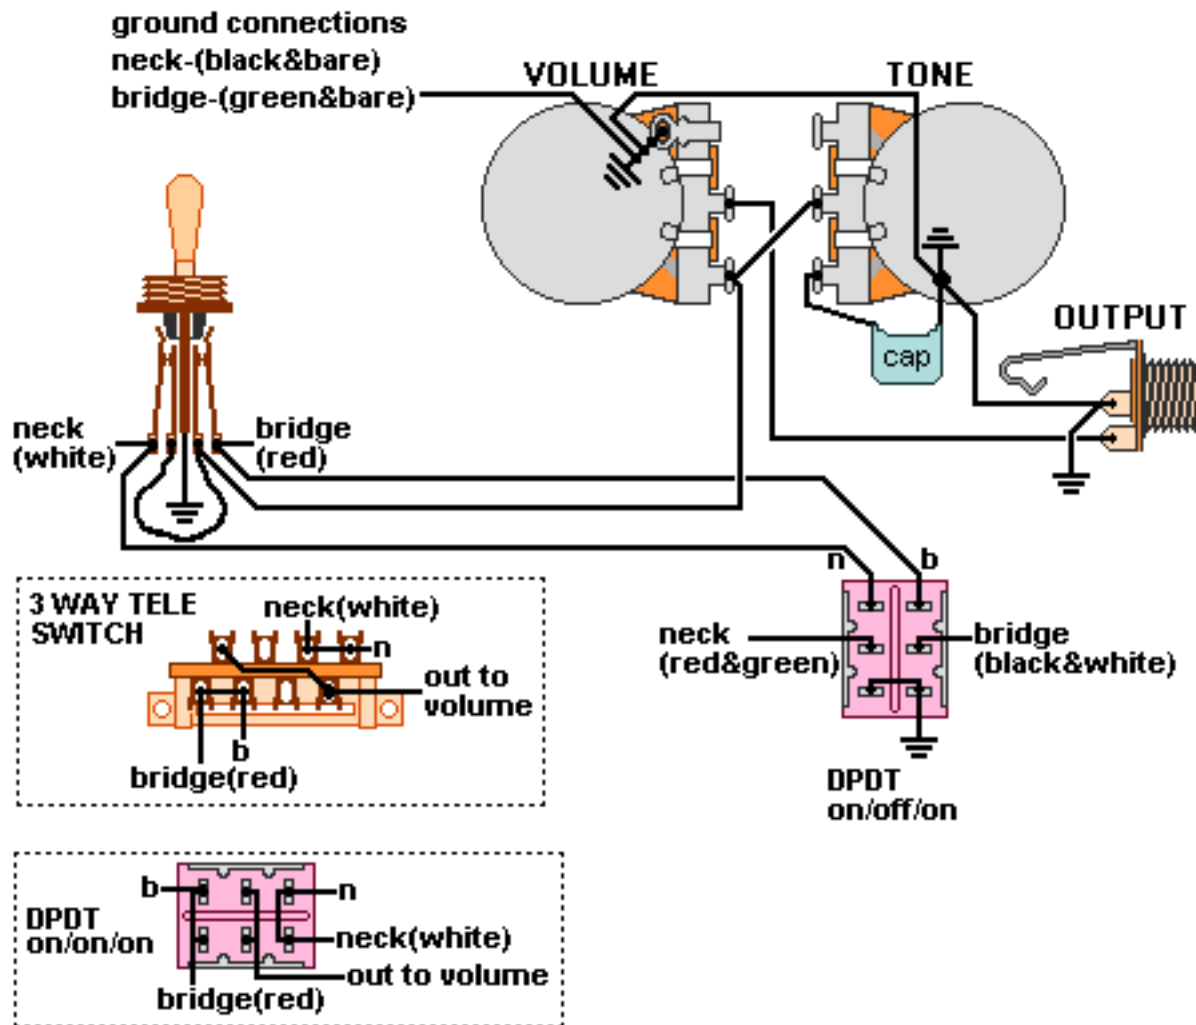

DiMarzio, Inc.

1388 Richmond Terrace, PO Box 100387, Staten Island, NY 10310, Tel(718)981-9286, Fax(718)720-5296

2 HUMBUCKER, 3-WAY, 1 VOL., 1 TONE

3-way toggle (inside coils parallel/humbucker mode/outside coils parallel)

Both pickups must be placed with their cables toward the controls.

Note: Tailpiece should be connected to common ground.
All grounds \perp must be connected.

Copyright (C) 2003 DiMarzio, Inc. All rights reserved