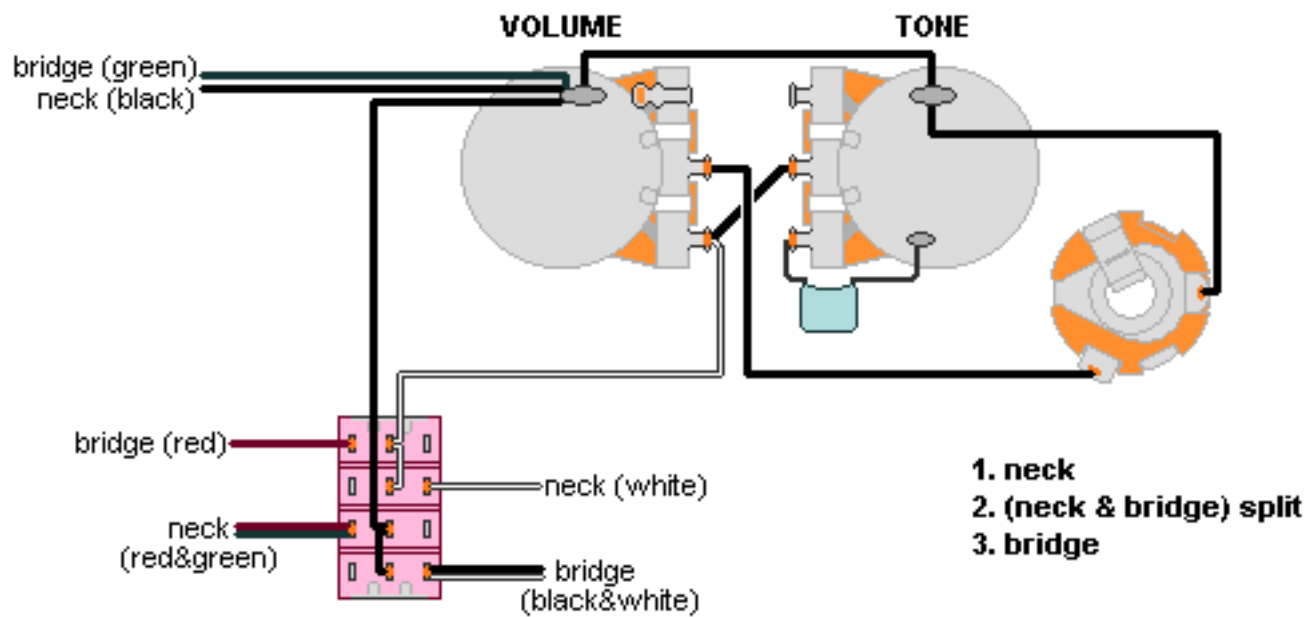

DiMarzio, Inc.

1388 Richmond Terrace, PO Box 100387, Staten Island, NY 10310, Tel(718)981-9286, Fax(718)720-5296

TWO HUMBUCKER (split center position)

Both pickups should be placed with their cables toward the controls.

**Note: Tailpiece should be connected to common ground.
All grounds \perp must be connected.**

Copyright (C) 2010 DiMarzio, Inc. All rights reserved