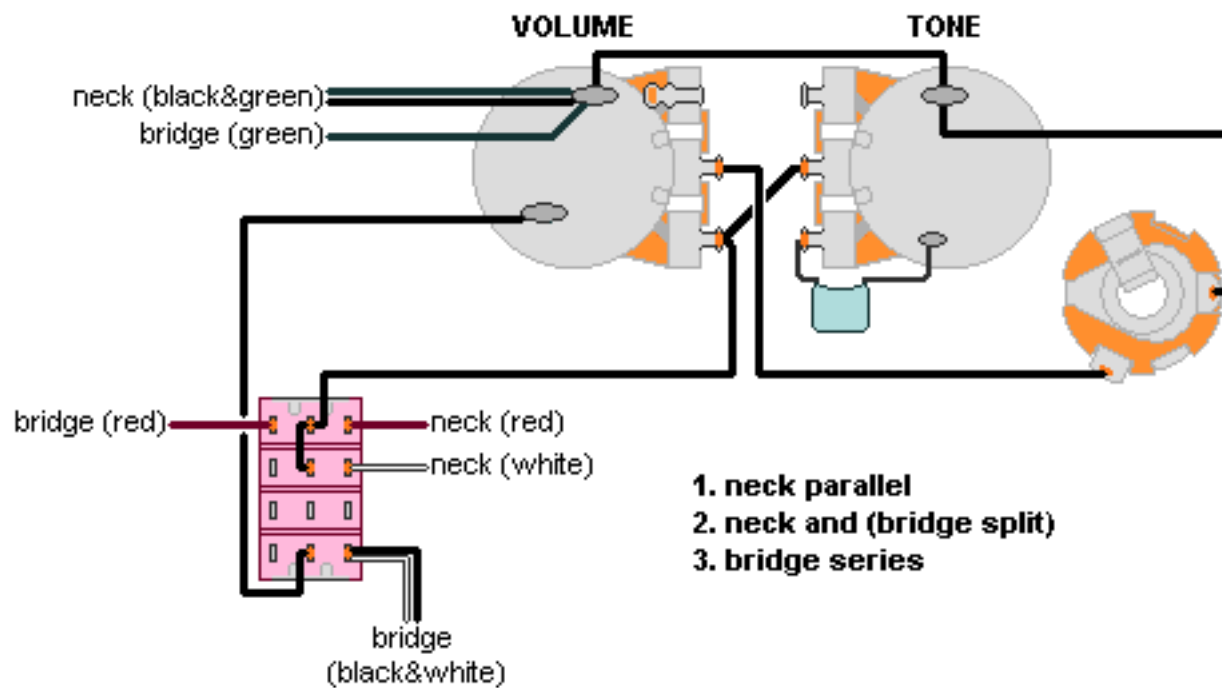

DiMarzio, Inc.

1388 Richmond Terrace, PO Box 100387, Staten Island, NY 10310, Tel(718)981-9286, Fax(718)720-5296

2 HUMBUCKERS, EP1111

Both pickups should be placed with their cables toward the controls.

**Note: Tailpiece should be connected to common ground.
All grounds \perp must be connected.**