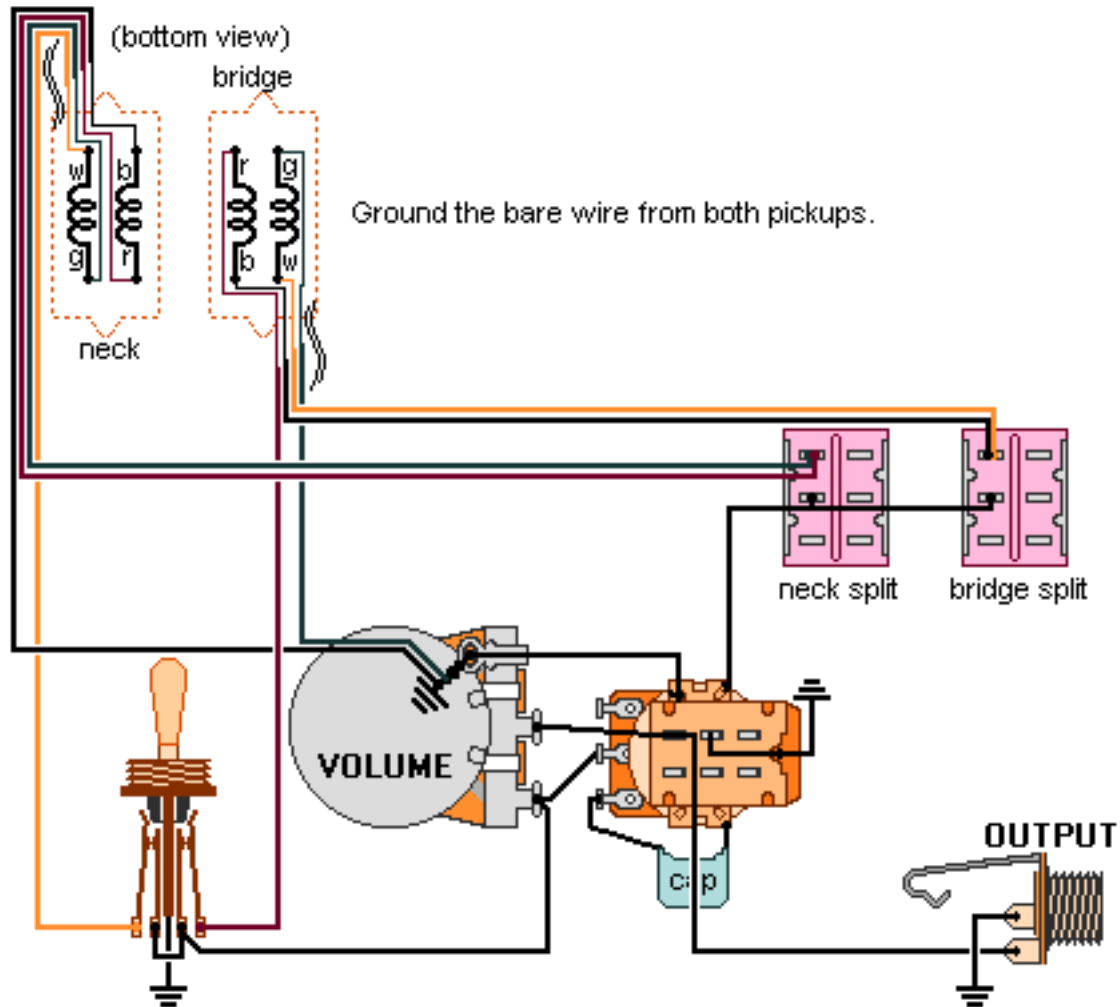

## 2 Hum. Wiring, 2DPDT split neck/bridge

**Push/Pull off switch in up position**

**Note: Tailpiece should be connected to common ground.  
All grounds  $\perp$  must be connected.**

Copyright (C) 2003 DiMarzio, Inc. All rights reserved