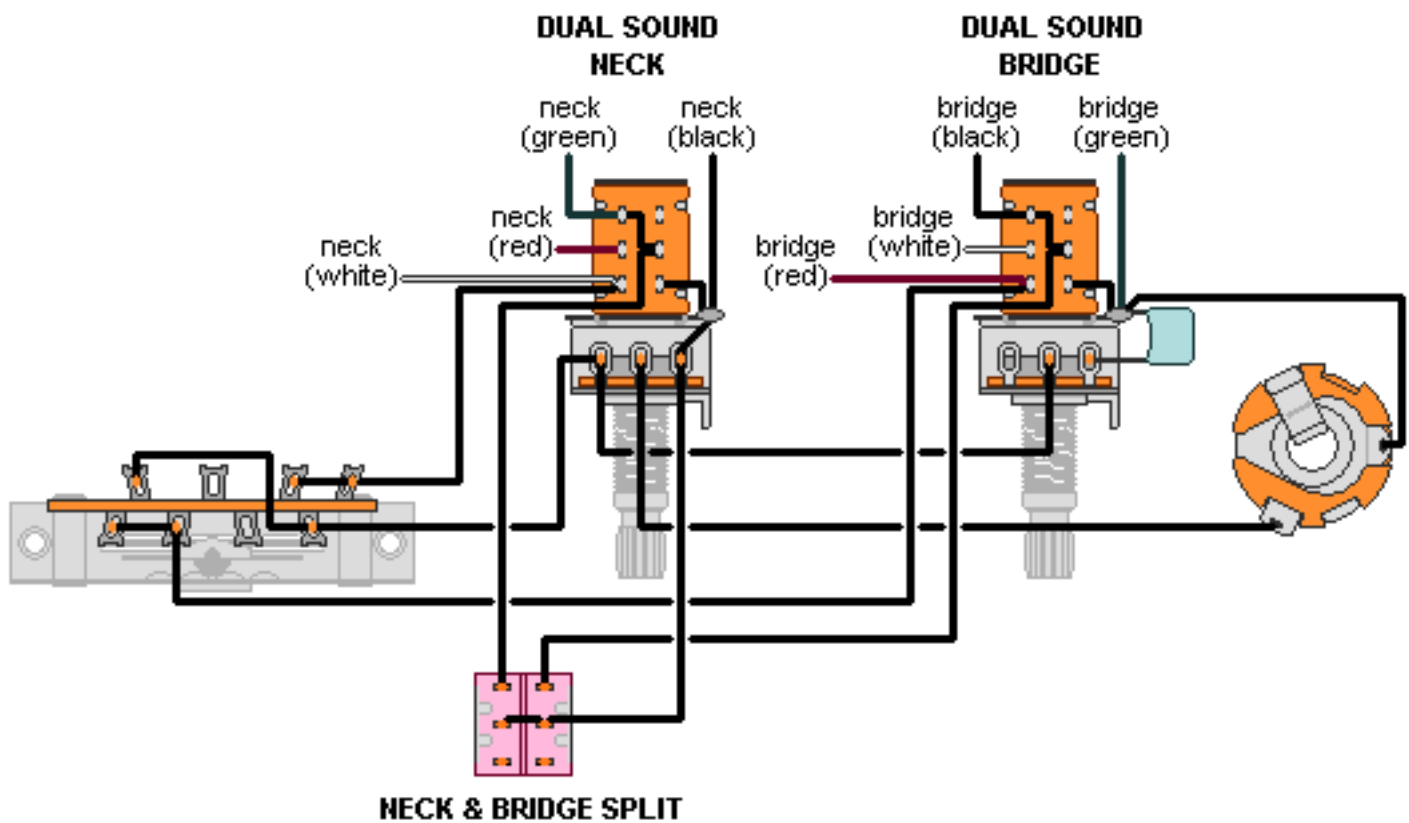

DiMarzio, Inc.

1388 Richmond Terrace, PO Box 100387, Staten Island, NY 10310, Tel(718)981-9286, Fax(718)720-5296

2 HUM., 3-WAY, 1 DPDT

**Note: Tailpiece should be connected to common ground.
All grounds \perp must be connected.**