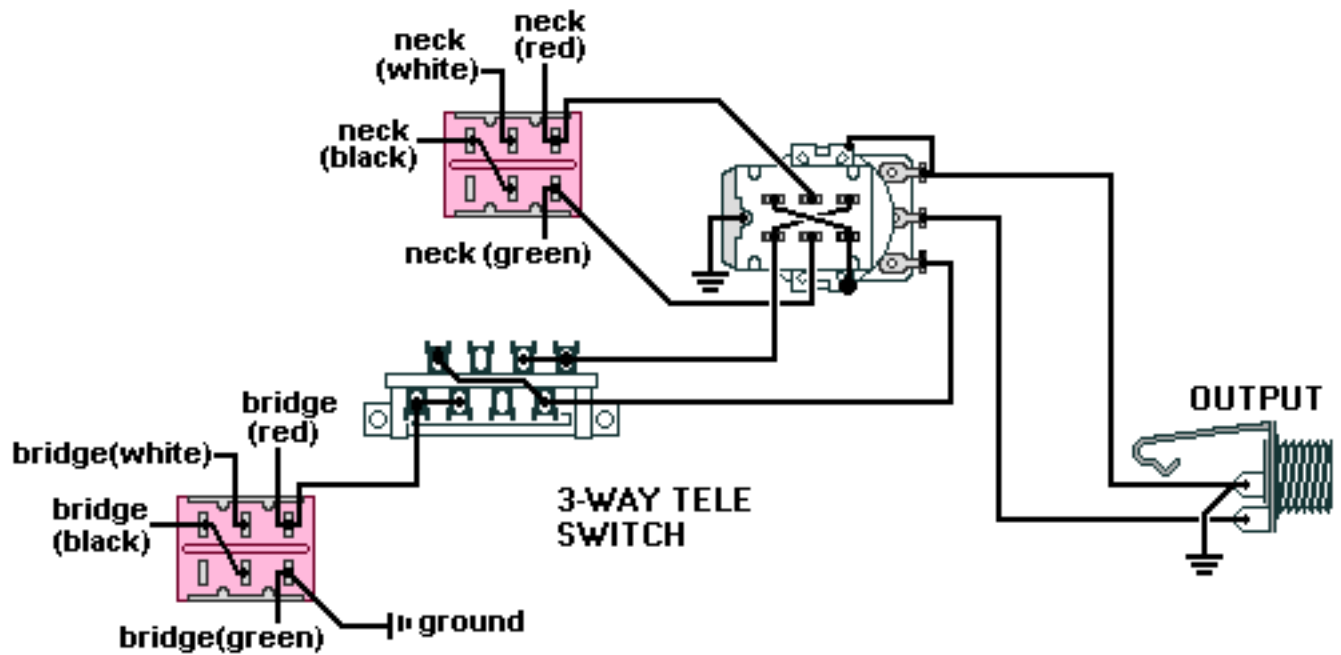

DiMarzio, Inc.

1388 Richmond Terrace, PO Box 100387, Staten Island, NY 10310, Tel(718)981-9286, Fax(718)720-5296

2 HB, Push-Pull Phase and DPDPT series-split-parallel

All other pickup wires not shown or mentioned go to ground.

Note: Tailpiece should be connected to common ground.

All grounds \perp must be connected.

Copyright (C) 2003 DiMarzio, Inc. All rights reserved