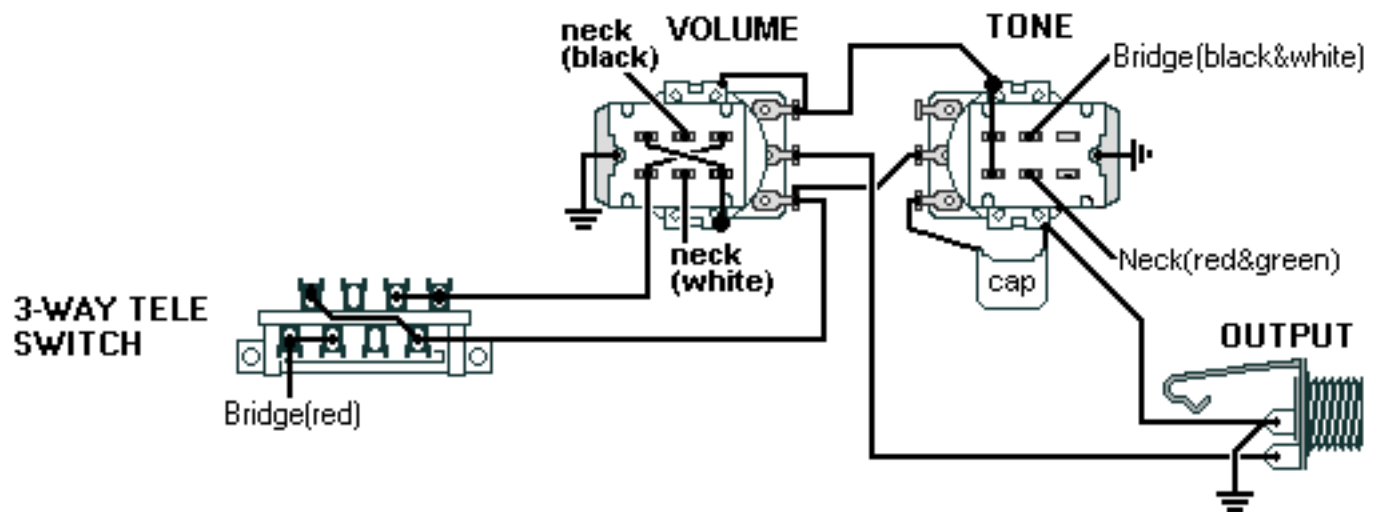

DiMarzio, Inc.

1388 Richmond Terrace, PO Box 100387, Staten Island, NY 10310, Tel(718)981-9286, Fax(718)720-5296

2 HB, Push-Pull Phase and Split

All other pickup wires not shown or mentioned go to ground.

Note: Tailpiece should be connected to common ground.

All grounds \perp must be connected.

Copyright (C) 2003 DiMarzio, Inc. All rights reserved