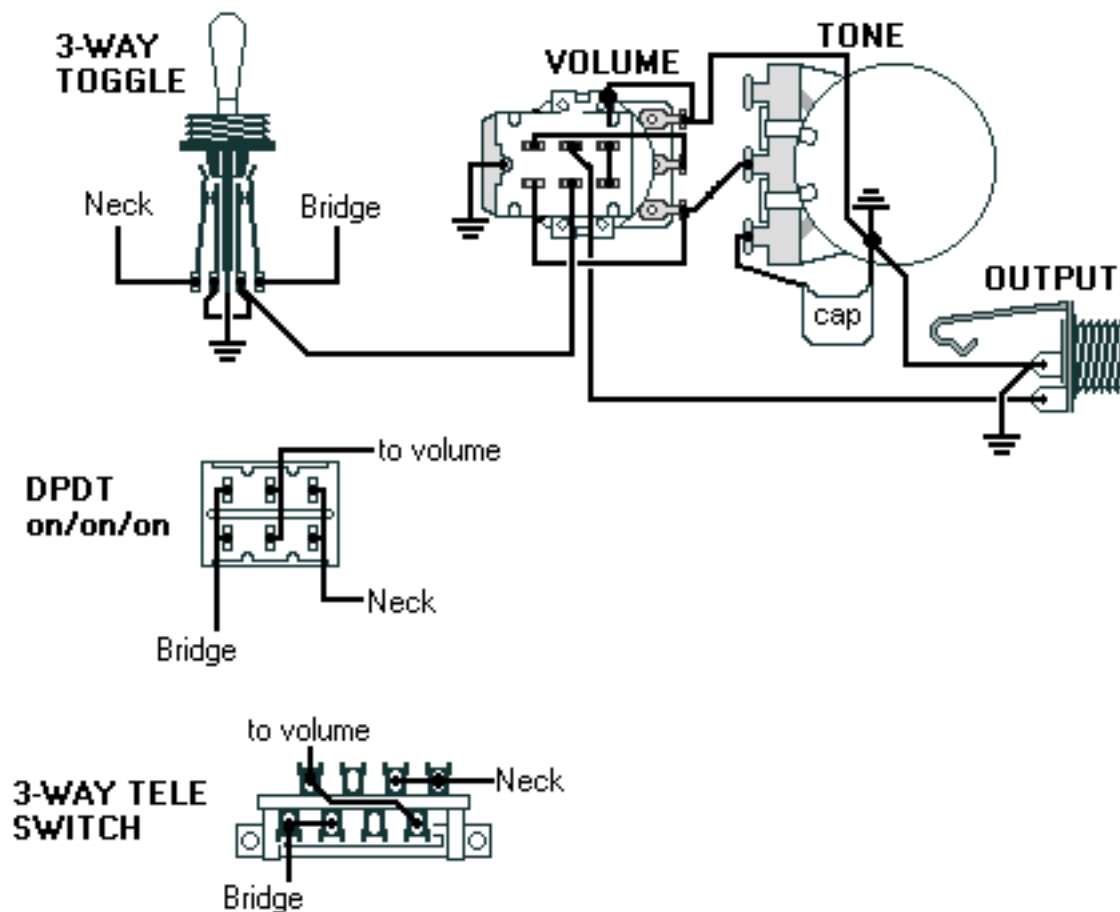

DiMarzio, Inc.

1388 Richmond Terrace, PO Box 100387, Staten Island, NY 10310, Tel(718)981-9286, Fax(718)720-5296

2-Humbucker, 3-Way, Push/Pull Volume (pull bypasses controls)

All other pickup wires not shown or mentioned go to ground.

Note: Tailpiece should be connected to common ground.

All grounds \perp must be connected.

Copyright (C) 2003 DiMarzio, Inc. All rights reserved