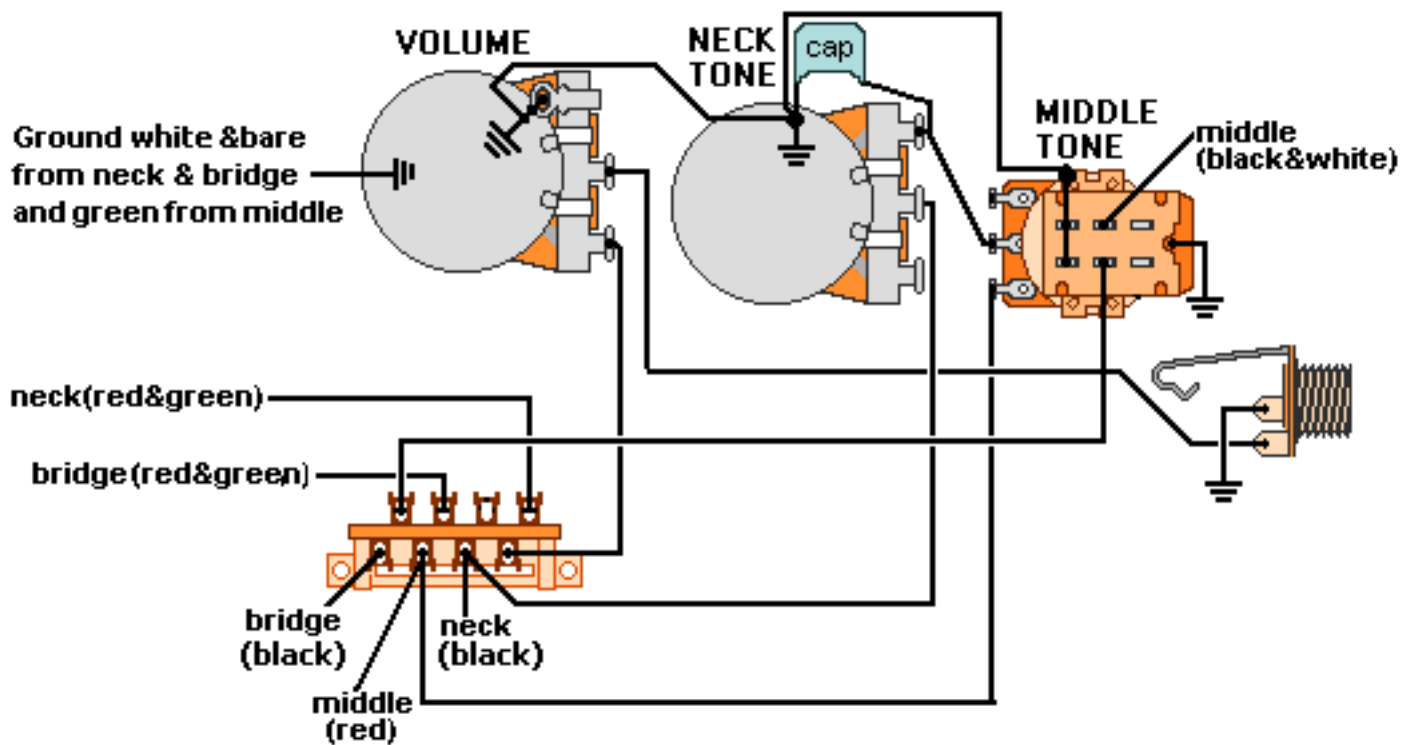

DiMarzio, Inc.

1388 Richmond Terrace, PO Box 100387, Staten Island, NY 10310, Tel(718)981-9286, Fax(718)720-5296

**2 HUM., 1 AREA/VV, 5-WAY, 1 PUSH/PULL
(SINGLE COIL SPLITTING)**

All other pickup wires not shown or mentioned go to ground.

Note: Tailpiece should be connected to common ground.

All grounds \perp must be connected.

Copyright (C) 2003 DiMarzio, Inc. All rights reserved