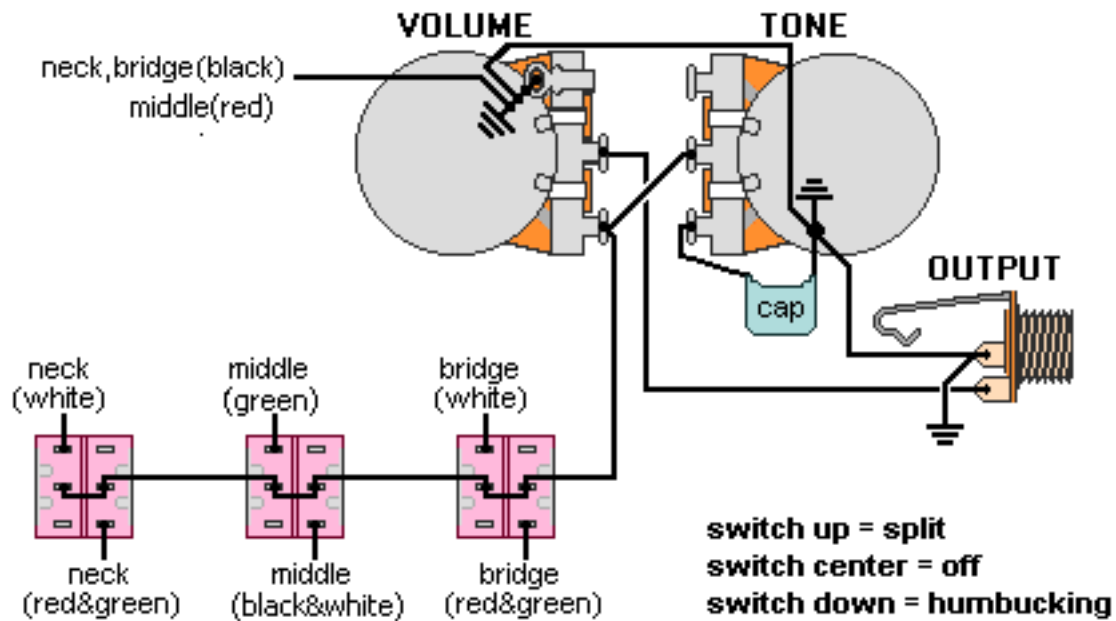

DiMarzio, Inc.

1388 Richmond Terrace, PO Box 100387, Staten Island, NY 10310, Tel(718)981-9286, Fax(718)720-5296

2 HB, 1 Area, 3 DPDT on/on/on or on/off/on

All other pickup wires not shown or mentioned go to ground.

Note: Tailpiece should be connected to common ground.

All grounds \perp must be connected.

Copyright (C) 2003 DiMarzio, Inc. All rights reserved