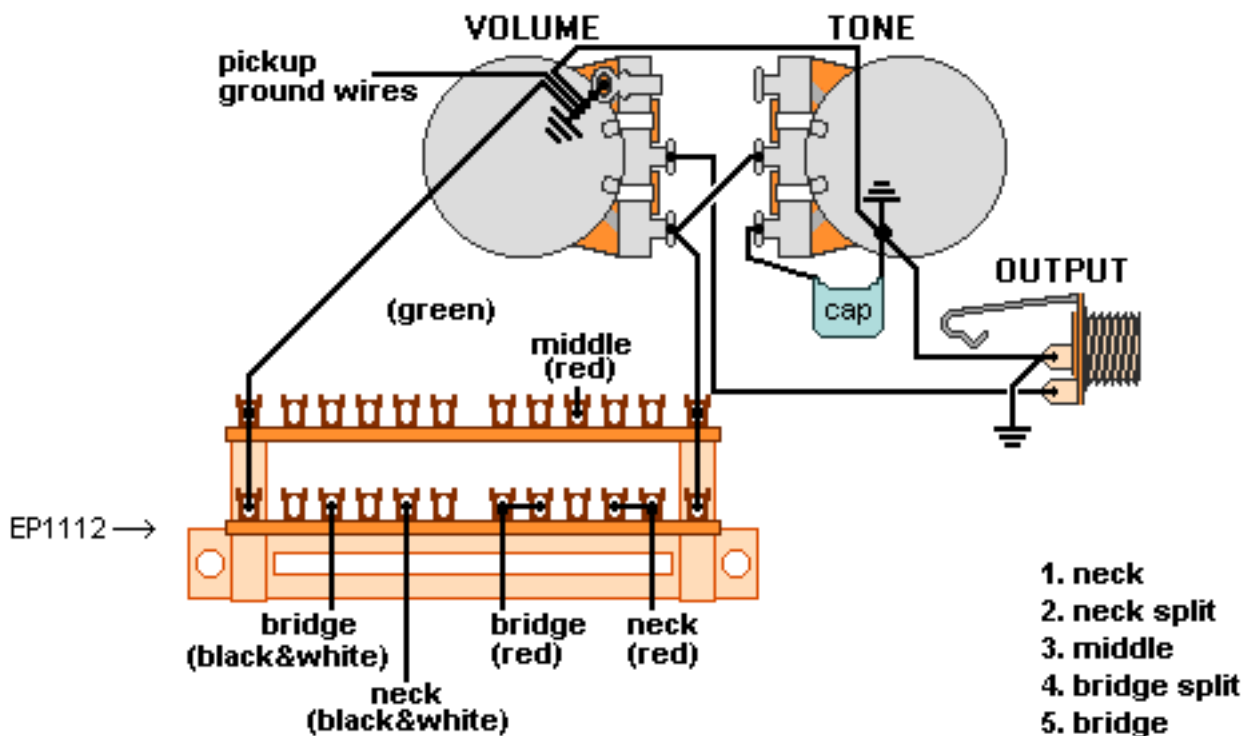

**DiMarzio, Inc.**

1388 Richmond Terrace, PO Box 100387, Staten Island, NY 10310, Tel(718)981-9286, Fax(718)720-5296

**2 HB, 1 Area, 5-WAY SPLIT 2&4 (humcancelling)  
(DIMARZIO MULTIPOLE SWITCH)**

**All other pickup wires not shown or mentioned go to ground.**

**Note: Tailpiece should be connected to common ground.**

**All grounds  $\perp$  must be connected.**

Copyright (C) 2003 DiMarzio, Inc. All rights reserved