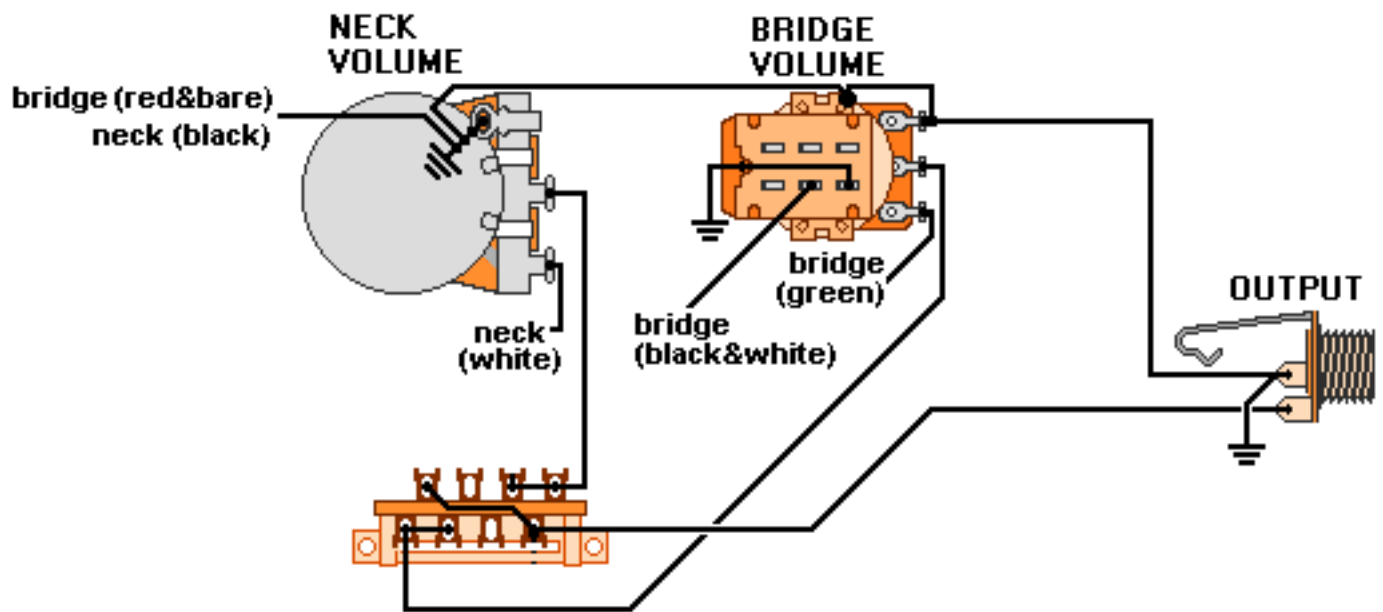

DiMarzio, Inc.

1388 Richmond Terrace, PO Box 100387, Staten Island, NY 10310, Tel(718)981-9286, Fax(718)720-5296

**Neck True Velvet, Bridge HB, Push/pull splits
bridge**

All other pickup wires not shown or mentioned go to ground.

Note: Tailpiece should be connected to common ground.

All grounds \perp must be connected.

Copyright (C) 2003 DiMarzio, Inc. All rights reserved