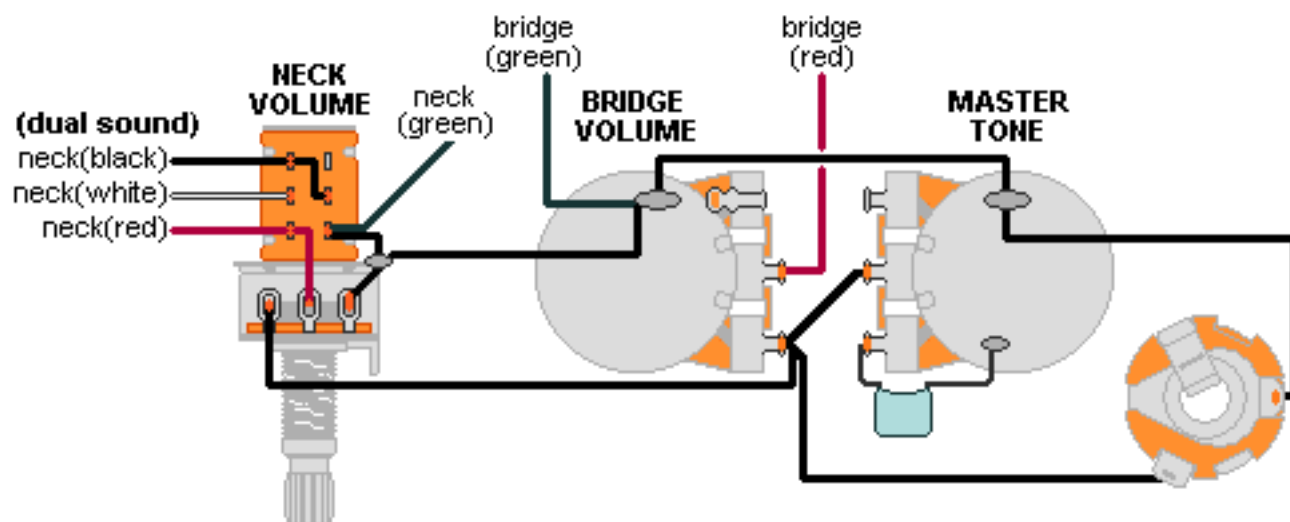

DiMarzio, Inc.

1388 Richmond Terrace, PO Box 100387, Staten Island, NY 10310, Tel(718)981-9286, Fax(718)720-5296

2 HUM., PUSH/PULL NECK VOL(dual sound), MASTER TONE

For bridge pickup, solder the black&white wires together and tape up the connection.

**Note: Tailpiece should be connected to common ground.
All grounds \perp must be connected.**

Copyright (C) 2003 DiMarzio, Inc. All rights reserved