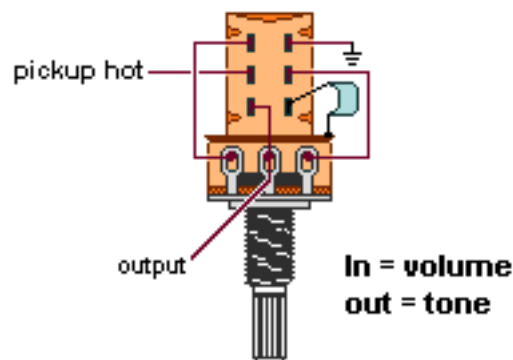

DiMarzio, Inc.

1388 Richmond Terrace, PO Box 100387, Staten Island, NY 10310, Tel(718)981-9286, Fax(718)720-5296

1 PICKUP WIRING , PUSH-VOLUME, PULL-TONE

**Note: Tailpiece should be connected to common ground.
All grounds \perp must be connected.**